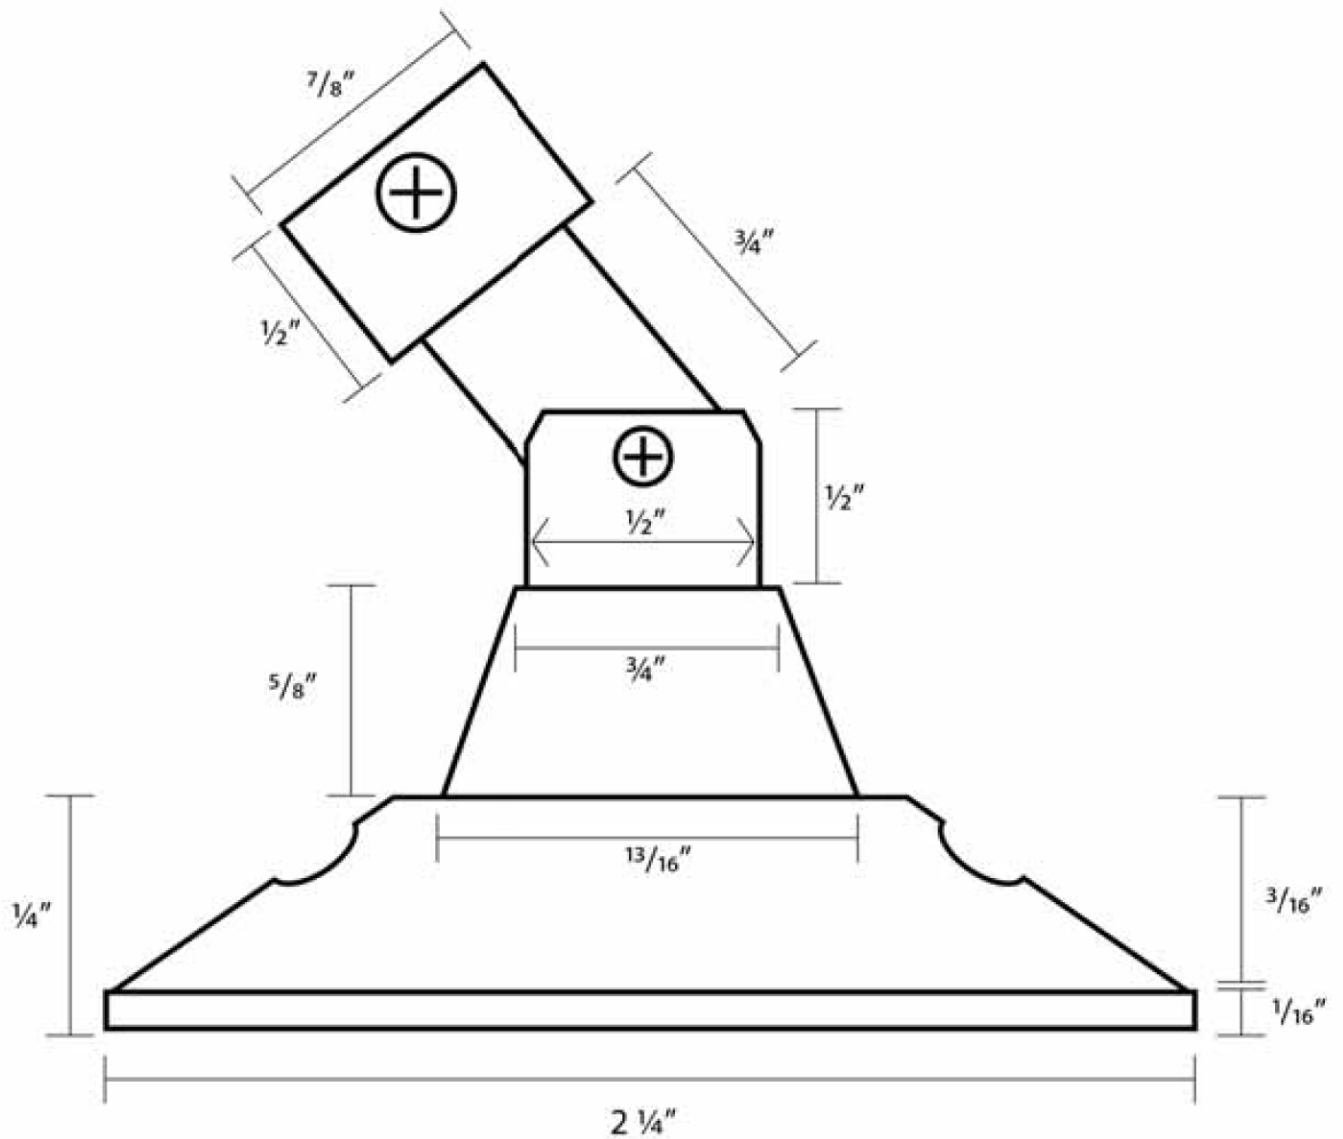

MAIDSTONE

www.MaidstoneSupply.com

Swivel Ceiling Bracket

Part No: 125-S-BRACE

Contact Maidstone for additional information and specifications. For complete warranty information and a list of dealers visit www.MaidstoneSupply.com. All products and specifications are subject to change without notice. Maidstone is not responsible for typographical and/or dimensional errors. Typographical errors are subject to correction.

Note: Rough-in dimensions may vary $\pm 1/2"$ and are subject to change. No responsibility is assumed by Maidstone.