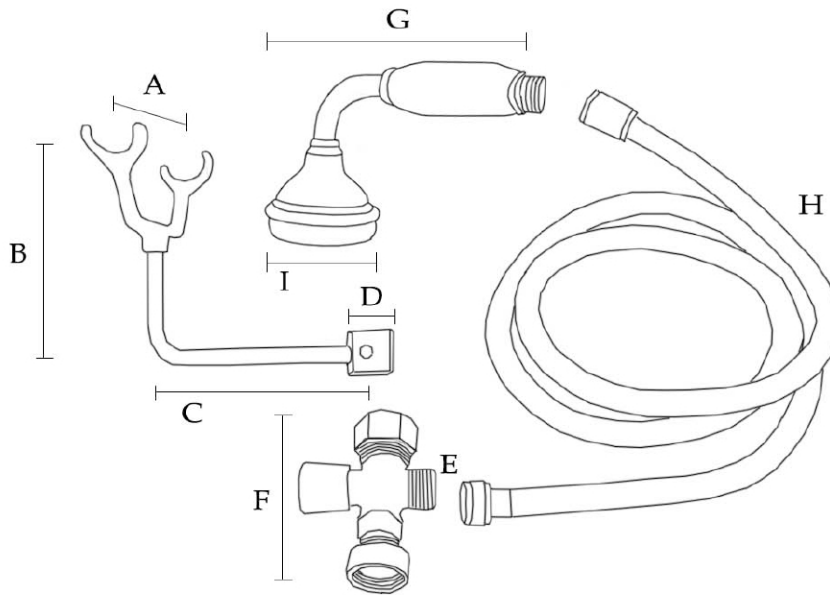

# MAIDSTONE

www.MaidstoneSupply.com

Add On Hand Held Conversion Chrome

Part No: 128-1-S

(A) Cradle: 5-3/4" W	(D) Cradle Ring: 5/8" OD	(G) Handshower: 7" L
(B) Cradle: 4-3/4" H	(E) Diverter Body: 1/2" Male IPS	(H) Hose: 59" L
(C) Cradle: 4-1/2" Reach	(F) Diverter Body: 2" H	(I) Shower Head: 2-1/2" OD

Note: Rough-in dimensions may vary +/- 1/2" and are subject to change. No responsibility is assumed by Maidstone.