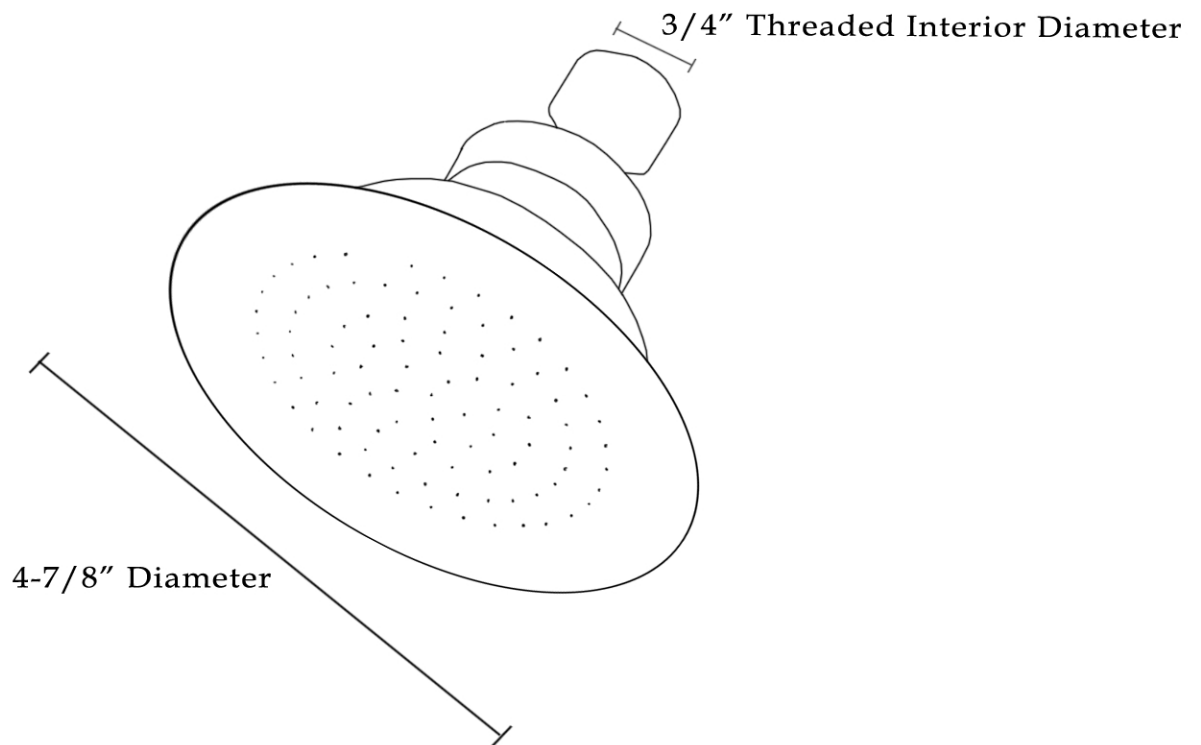

MAIDSTONE

[www.MaidstoneSupply.com](http://www.MaidstoneSupply.com)

Watering Can Showerhead

Part No: 127-1MS-8

Contact Maidstone for additional information and specifications. For complete warranty information and a list of dealers visit [www.MaidstoneSupply.com](http://www.MaidstoneSupply.com). All products and specifications are subject to change without notice. Maidstone is not responsible for typographical and/or dimensional errors. Typographical errors are subject to correction.

Note: Rough-in dimensions may vary +/- 1/2" and are subject to change. No responsibility is assumed by Maidstone.

05-07-2024