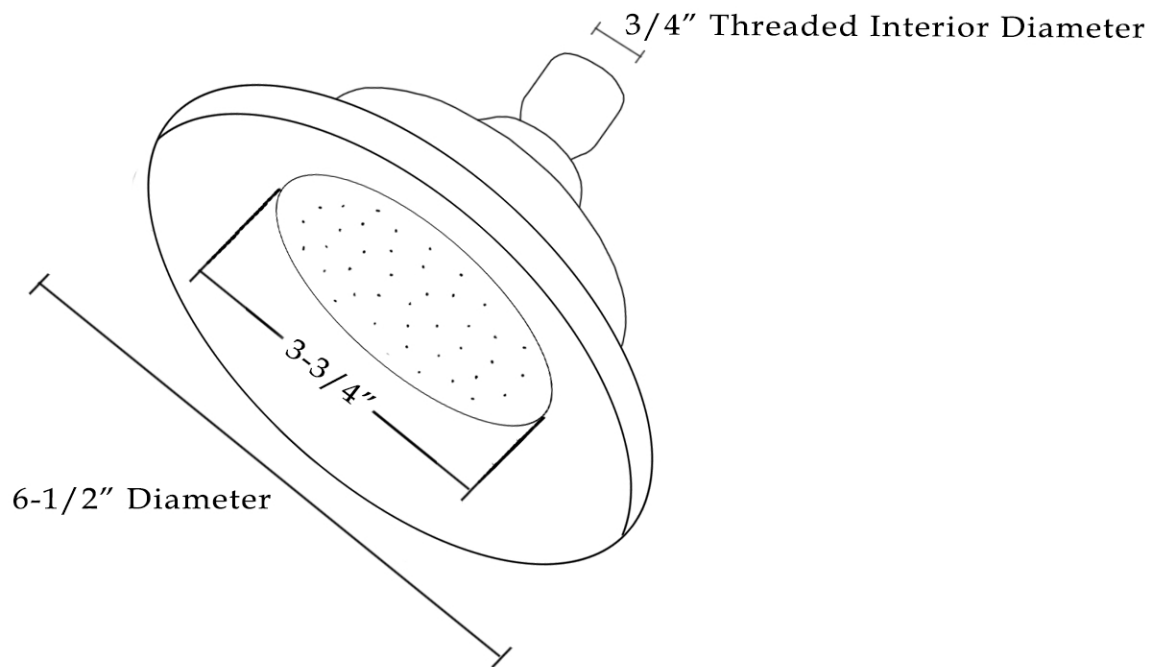

MAIDSTONE

www.MaidstoneSupply.com

Sunflower Showerhead

Part No: 127-1SS

Contact Maidstone for additional information and specifications. For complete warranty information and a list of dealers visit www.MaidstoneSupply.com. All products and specifications are subject to change without notice. Maidstone is not responsible for typographical and/or dimensional errors. Typographical errors are subject to correction.

Note: Rough-in dimensions may vary +/- 1/2" and are subject to change. No responsibility is assumed by Maidstone.