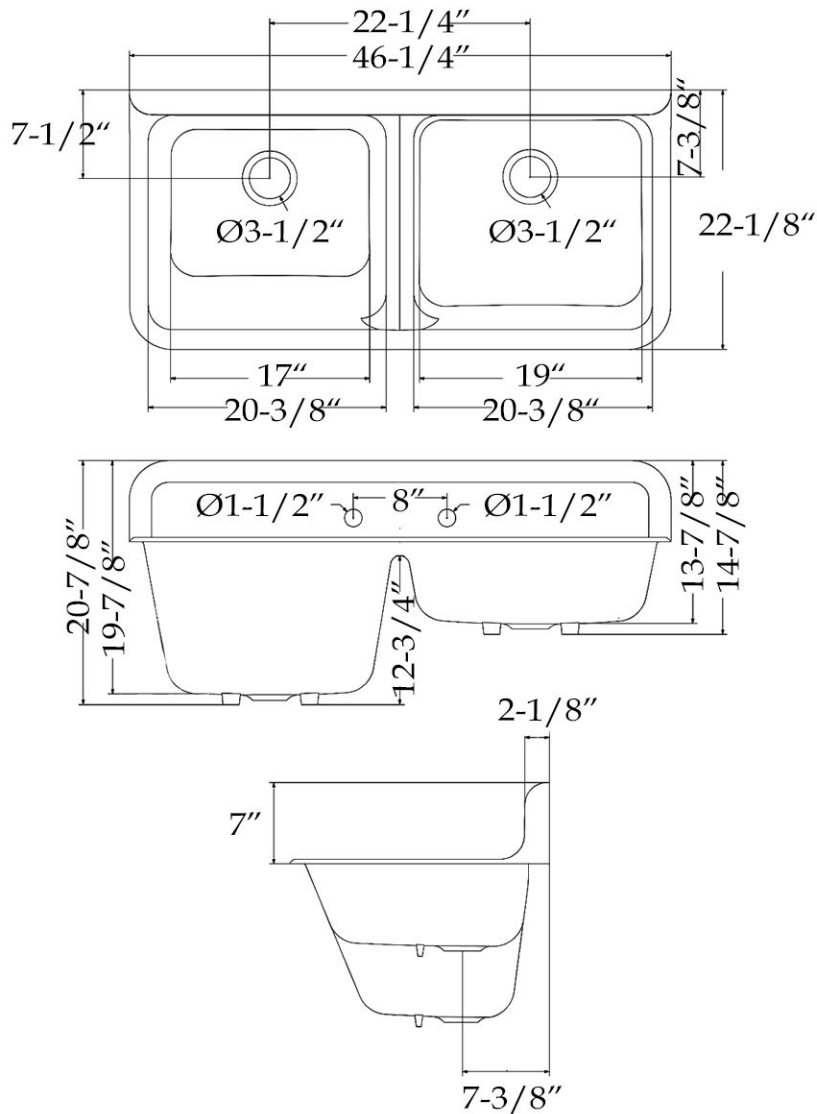

MAIDSTONE

www.MaidstoneSupply.com

Cast Iron High Back Double Bowl Sink

Part No: 138-C10

Contact Maidstone for additional information and specifications. For complete warranty information and a list of dealers visit www.MaidstoneSupply.com. All products and specifications are subject to change without notice. Maidstone is not responsible for typographical and/or dimensional errors. Typographical errors are subject to correction.

Note: Rough-in dimensions may vary +/- 1/2" and are subject to change. No responsibility is assumed by Maidstone.