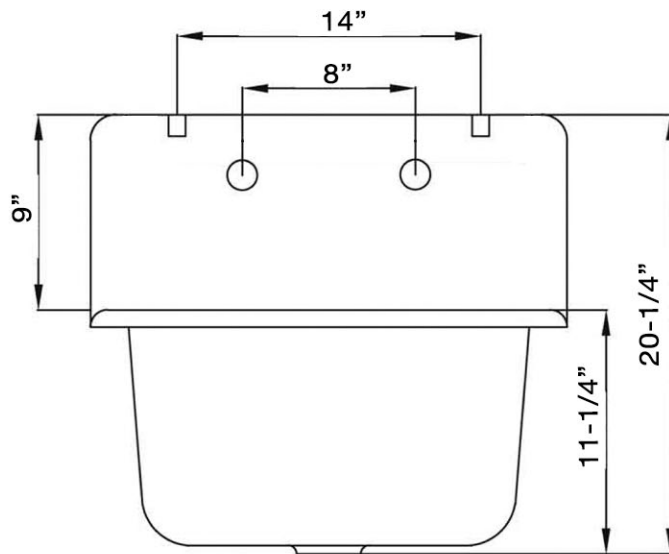

MAIDSTONE

www.MaidstoneSupply.com

Cast Iron High Back Sink

Part No: 138-C2

BACK VIEW

SIDE VIEW

Contact Maidstone for additional information and specifications. For complete warranty information and a list of dealers visit www.MaidstoneSupply.com. All products and specifications are subject to change without notice. Maidstone is not responsible for typographical and/or dimensional errors. Typographical errors are subject to correction.

Note: Rough-in dimensions may vary +/- 1/2" and are subject to change. No responsibility is assumed by Maidstone.