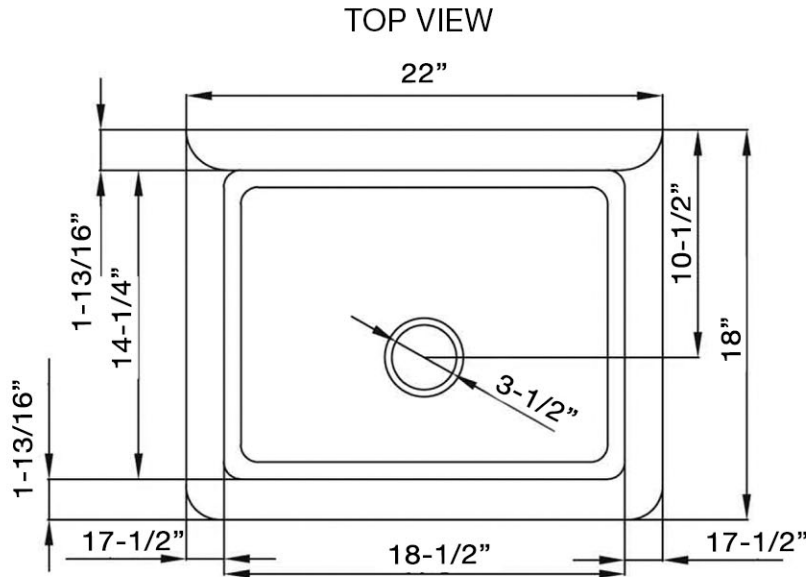

MAIDSTONE

www.MaidstoneSupply.com

Cast Iron High Back Sink

Part No: 138-C2

BACK VIEW

SIDE VIEW

Contact Maidstone for additional information and specifications. For complete warranty information and a list of dealers visit www.MaidstoneSupply.com. All products and specifications are subject to change without notice. Maidstone is not responsible for typographical and/or dimensional errors. Typographical errors are subject to correction.

Note: Rough-in dimensions may vary +/- 1/2" and are subject to change. No responsibility is assumed by Maidstone.