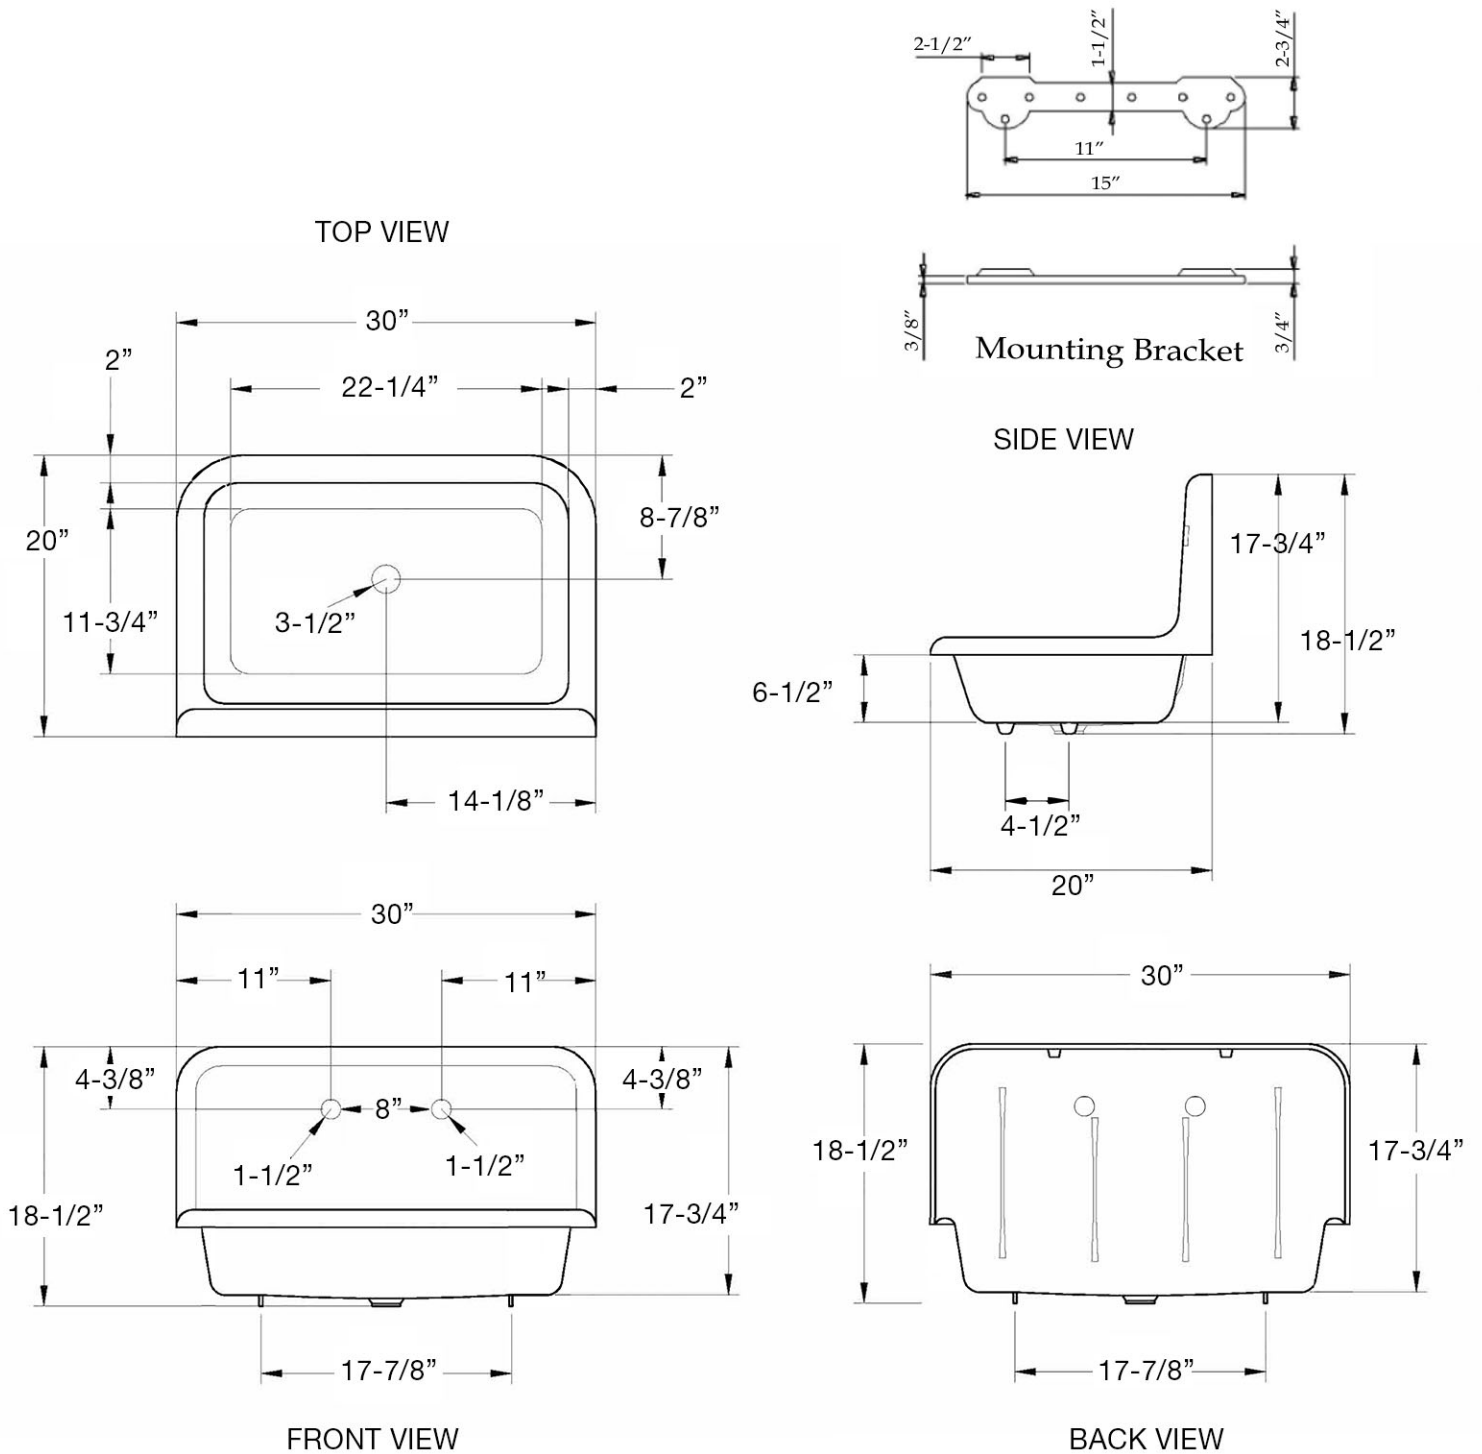

MAIDSTONE

www.MaidstoneSupply.com

Cast Iron High Back Farm Sink

Part No: 138-C5

Contact Maidstone for additional information and specifications. For complete warranty information and a list of dealers visit www.MaidstoneSupply.com. All products and specifications are subject to change without notice. Maidstone is not responsible for typographical and/or dimensional errors. Typographical errors are subject to correction.

Note: Rough-in dimensions may vary +/- 1/2" and are subject to change. No responsibility is assumed by Maidstone.