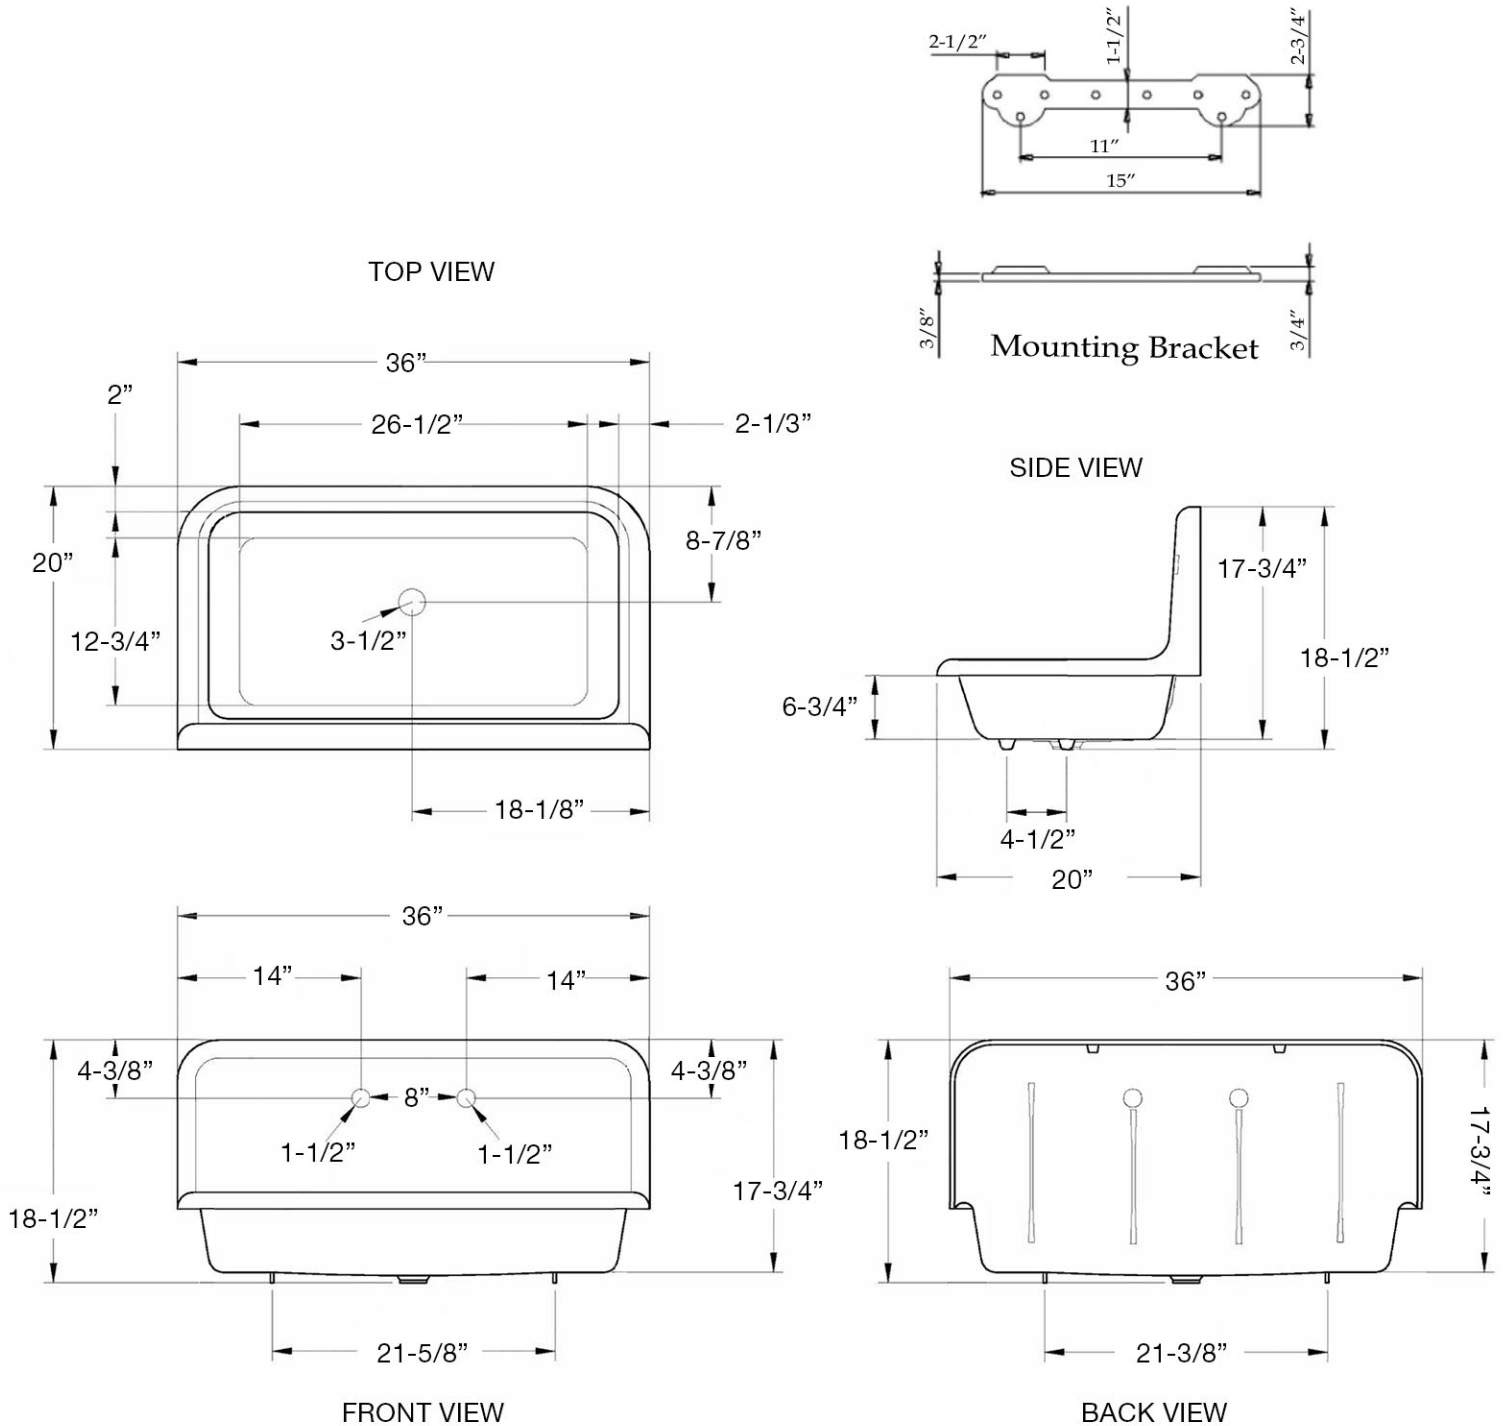

MAIDSTONE

www.MaidstoneSupply.com

Cast Iron High Back Farm Sink

Part No: 138-C6

Contact Maidstone for additional information and specifications. For complete warranty information and a list of dealers visit www.MaidstoneSupply.com. All products and specifications are subject to change without notice. Maidstone is not responsible for typographical and/or dimensional errors. Typographical errors are subject to correction.

Note: Rough-in dimensions may vary +/- 1/2" and are subject to change. No responsibility is assumed by Maidstone.