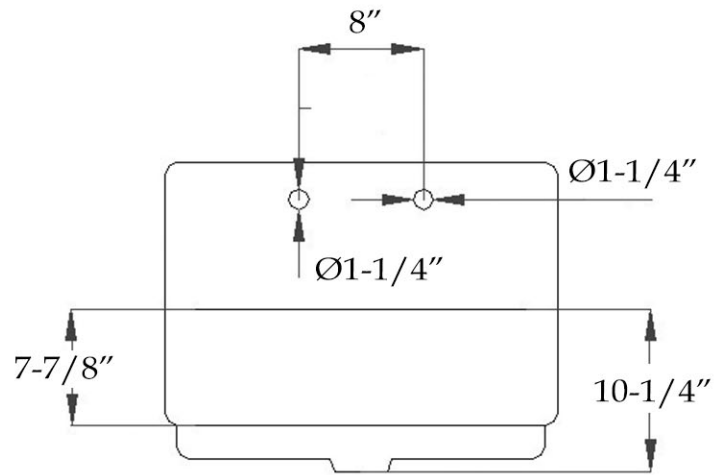

MAIDSTONE

www.MaidstoneSupply.com

Cast Iron High Back Sink

Part No: 138-C8-2

Weight: 155 Lbs.

Contact Maidstone for additional information and specifications. For complete warranty information and a list of dealers visit www.MaidstoneSupply.com. All products and specifications are subject to change without notice. Maidstone is not responsible for typographical and/or dimensional errors. Typographical errors are subject to correction.

Note: Rough-in dimensions may vary +/- 1/2" and are subject to change. No responsibility is assumed by Maidstone.