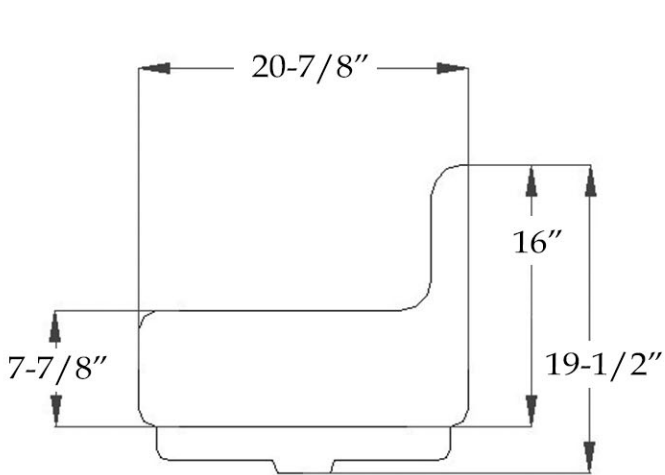

MAIDSTONE

www.MaidstoneSupply.com

Cast Iron High Back Sink

Part No: 138-C8-2

Weight: 155 Lbs.

Contact Maidstone for additional information and specifications. For complete warranty information and a list of dealers visit www.MaidstoneSupply.com. All products and specifications are subject to change without notice. Maidstone is not responsible for typographical and/or dimensional errors. Typographical errors are subject to correction.

Note: Rough-in dimensions may vary +/- 1/2" and are subject to change. No responsibility is assumed by Maidstone.