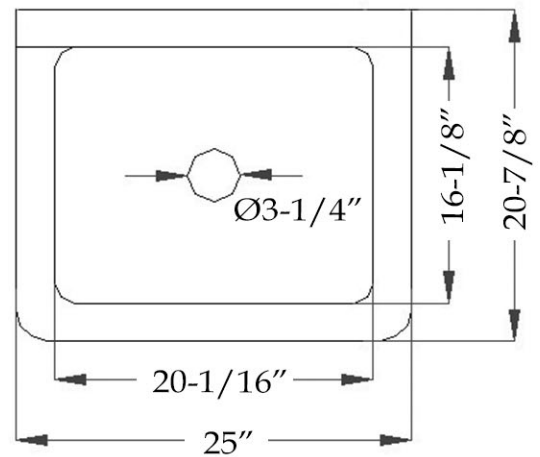

MAIDSTONE

www.MaidstoneSupply.com

Cast Iron High Back Sink

Part No: 138-C8-2

Weight: 155 Lbs.

Contact Maidstone for additional information and specifications. For complete warranty information and a list of dealers visit www.MaidstoneSupply.com. All products and specifications are subject to change without notice. Maidstone is not responsible for typographical and/or dimensional errors. Typographical errors are subject to correction.

Note: Rough-in dimensions may vary +/- 1/2" and are subject to change. No responsibility is assumed by Maidstone.