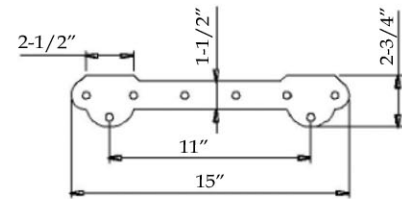

MAIDSTONE

www.MaidstoneSupply.com

Cast Iron High Back Sink

Part No: 138-C8-2

Weight: 155 Lbs.

Contact Maidstone for additional information and specifications. For complete warranty information and a list of dealers visit www.MaidstoneSupply.com. All products and specifications are subject to change without notice. Maidstone is not responsible for typographical and/or dimensional errors. Typographical errors are subject to correction.

Note: Rough-in dimensions may vary +/- 1/2" and are subject to change. No responsibility is assumed by Maidstone.