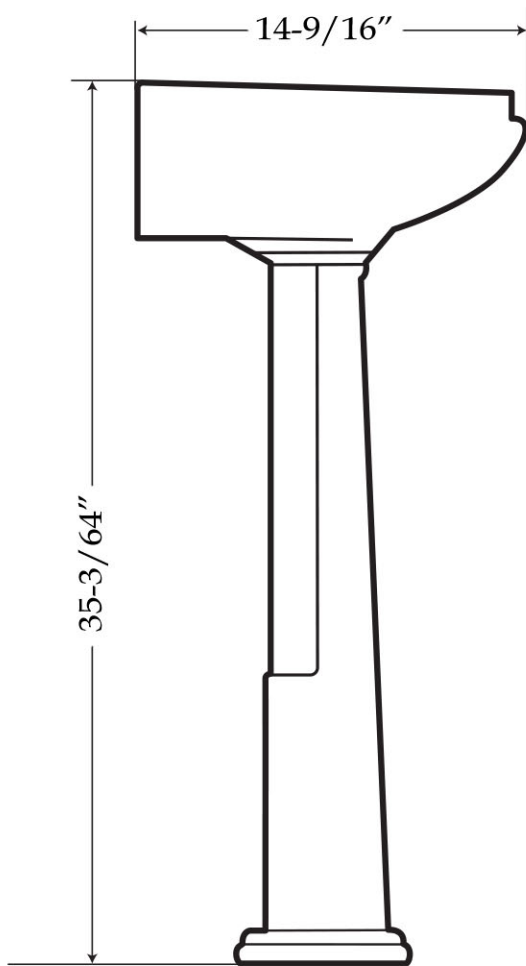

MAIDSTONE

[www.MaidstoneSupply.com](http://www.MaidstoneSupply.com)

Pedestal Sink

Part No: 138-PDS19-4D

Contact Maidstone for additional information and specifications. For complete warranty information and a list of dealers visit [www.MaidstoneSupply.com](http://www.MaidstoneSupply.com). All products and specifications are subject to change without notice. Maidstone is not responsible for typographical and/or dimensional errors. Typographical errors are subject to correction.

Note: Rough-in dimensions may vary  $\pm 1/2$ " and are subject to change. No responsibility is assumed by Maidstone.