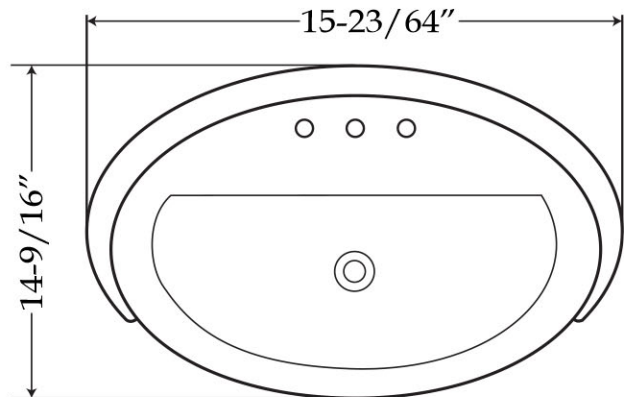

MAIDSTONE

[www.MaidstoneSupply.com](http://www.MaidstoneSupply.com)

Pedestal Sink

Part No: 138-PDS19-4D

Contact Maidstone for additional information and specifications. For complete warranty information and a list of dealers visit [www.MaidstoneSupply.com](http://www.MaidstoneSupply.com). All products and specifications are subject to change without notice. Maidstone is not responsible for typographical and/or dimensional errors. Typographical errors are subject to correction.

Note: Rough-in dimensions may vary  $\pm 1/2$ " and are subject to change. No responsibility is assumed by Maidstone.