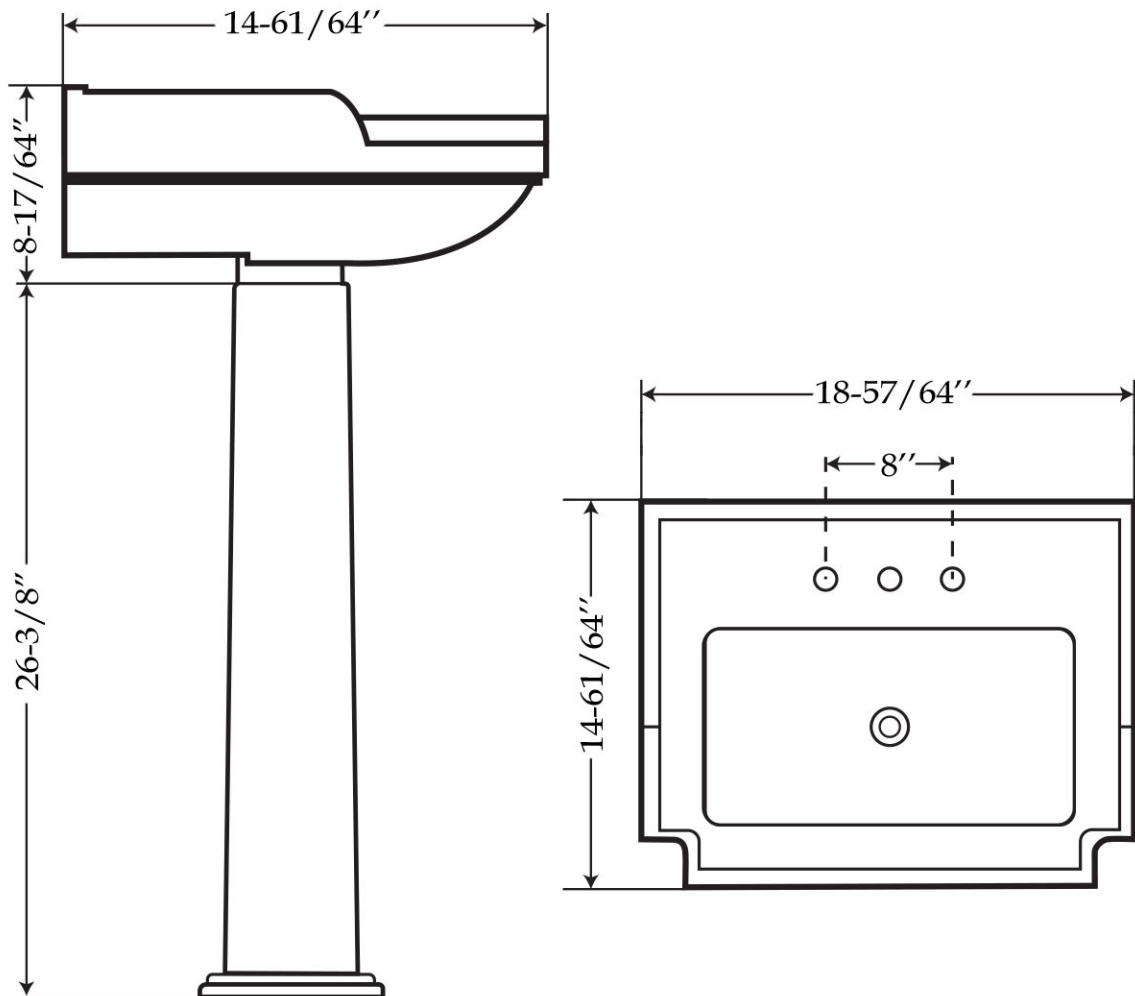

MAIDSTONE

www.MaidstoneSupply.com

Pedestal Sink

Part No:138-PDS21-8D

Contact Maidstone for additional information and specifications. For complete warranty information and a list of dealers visit www.MaidstoneSupply.com. All products and specifications are subject to change without notice. Maidstone is not responsible for typographical and/or dimensional errors. Typographical errors are subject to correction.

Note: Rough-in dimensions may vary $\pm 1/2\text{'}$ and are subject to change. No responsibility is assumed by Maidstone.