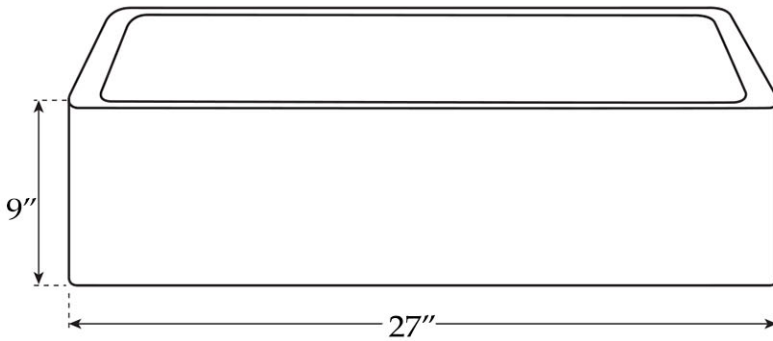

MAIDSTONE

www.MaidstoneSupply.com

Copper Single Bowl Apron Front Sink

Part No: 327-5C

TOP VIEW

FRONT VIEW

SIDE VIEW

Contact Maidstone for additional information and specifications. For complete warranty information and a list of dealers visit www.MaidstoneSupply.com. All products and specifications are subject to change without notice. Maidstone is not responsible for typographical and/or dimensional errors. Typographical errors are subject to correction.

Note: Rough-in dimensions may vary +/- 1/2" and are subject to change. No responsibility is assumed by Maidstone.