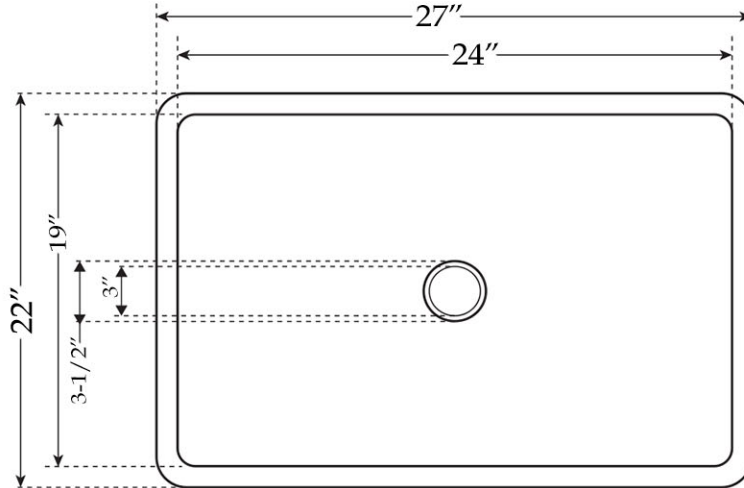

MAIDSTONE

www.MaidstoneSupply.com

Copper Single Bowl Apron Front Sink

Part No: 327-5C

TOP VIEW

FRONT VIEW

SIDE VIEW

Contact Maidstone for additional information and specifications. For complete warranty information and a list of dealers visit www.MaidstoneSupply.com. All products and specifications are subject to change without notice. Maidstone is not responsible for typographical and/or dimensional errors. Typographical errors are subject to correction.

Note: Rough-in dimensions may vary +/- 1/2" and are subject to change. No responsibility is assumed by Maidstone.