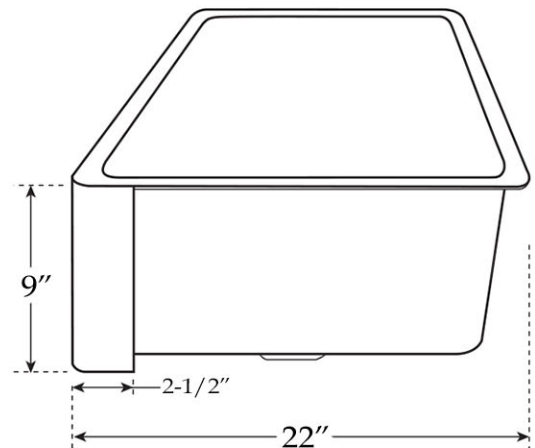

MAIDSTONE

www.MaidstoneSupply.com

Copper Single Bowl Apron Front Sink

Part No: 327-5C

TOP VIEW

FRONT VIEW

SIDE VIEW

Contact Maidstone for additional information and specifications. For complete warranty information and a list of dealers visit www.MaidstoneSupply.com. All products and specifications are subject to change without notice. Maidstone is not responsible for typographical and/or dimensional errors. Typographical errors are subject to correction.

Note: Rough-in dimensions may vary +/- 1/2" and are subject to change. No responsibility is assumed by Maidstone.