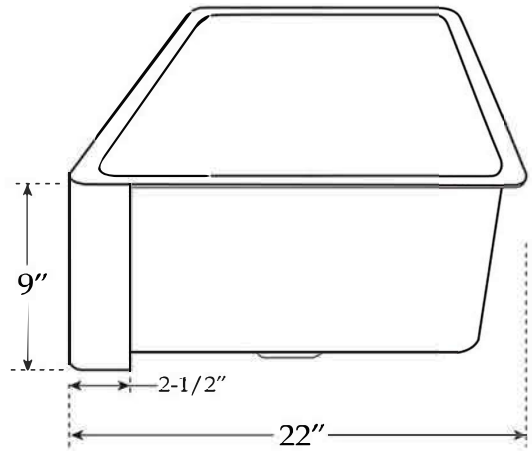

MAIDSTONE

www.MaidstoneSupply.com

Copper Single Bowl Apron Front Sink

Part No: 33-33-B6

TOP VIEW

FRONT VIEW

SIDE VIEW

Contact Maidstone for additional information and specifications. For complete warranty information and a list of dealers visit www.MaidstoneSupply.com. All products and specifications are subject to change without notice. Maidstone is not responsible for typographical and/or dimensional errors. Typographical errors are subject to correction.

Note: Rough-in dimensions may vary +/- 1/2" and are subject to change. No responsibility is assumed by Maidstone.