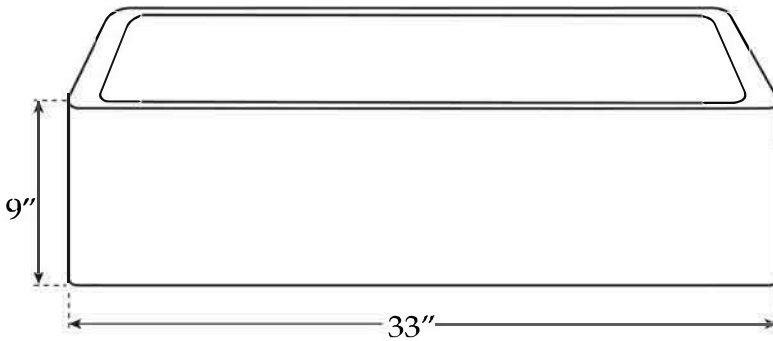

MAIDSTONE

www.MaidstoneSupply.com

Copper Single Bowl Apron Front Sink

Part No: 33-33-B6

TOP VIEW

FRONT VIEW

SIDE VIEW

Contact Maidstone for additional information and specifications. For complete warranty information and a list of dealers visit www.MaidstoneSupply.com. All products and specifications are subject to change without notice. Maidstone is not responsible for typographical and/or dimensional errors. Typographical errors are subject to correction.

Note: Rough-in dimensions may vary +/- 1/2" and are subject to change. No responsibility is assumed by Maidstone.