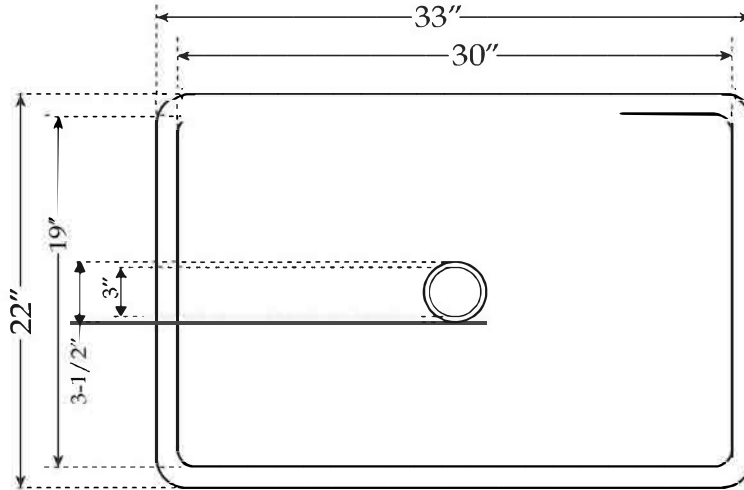

MAIDSTONE

www.MaidstoneSupply.com

Copper Single Bowl Apron Front Sink

Part No: 33-33-B6

TOP VIEW

FRONT VIEW

SIDE VIEW

Contact Maidstone for additional information and specifications. For complete warranty information and a list of dealers visit www.MaidstoneSupply.com. All products and specifications are subject to change without notice. Maidstone is not responsible for typographical and/or dimensional errors. Typographical errors are subject to correction.

Note: Rough-in dimensions may vary +/- 1/2" and are subject to change. No responsibility is assumed by Maidstone.