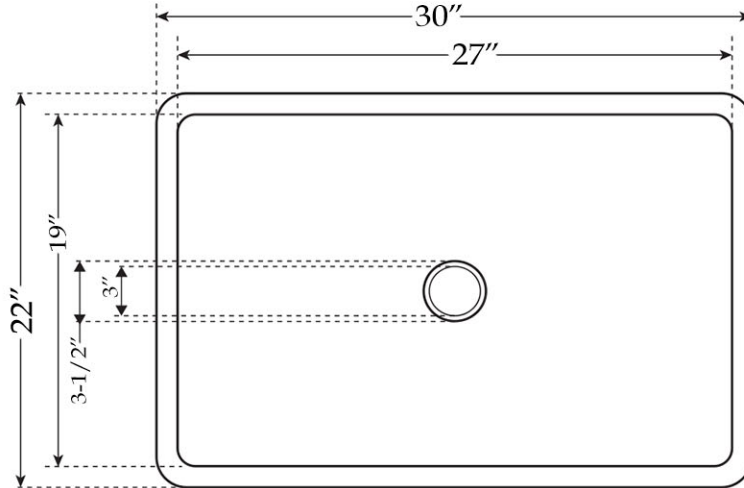

MAIDSTONE

[www.MaidstoneSupply.com](http://www.MaidstoneSupply.com)

Copper Single Bowl Apron Front Sink

Part No: 330-5C

TOP VIEW

FRONT VIEW

SIDE VIEW

Contact Maidstone for additional information and specifications. For complete warranty information and a list of dealers visit [www.MaidstoneSupply.com](http://www.MaidstoneSupply.com). All products and specifications are subject to change without notice. Maidstone is not responsible for typographical and/or dimensional errors. Typographical errors are subject to correction.

Note: Rough-in dimensions may vary +/- 1/2" and are subject to change. No responsibility is assumed by Maidstone.