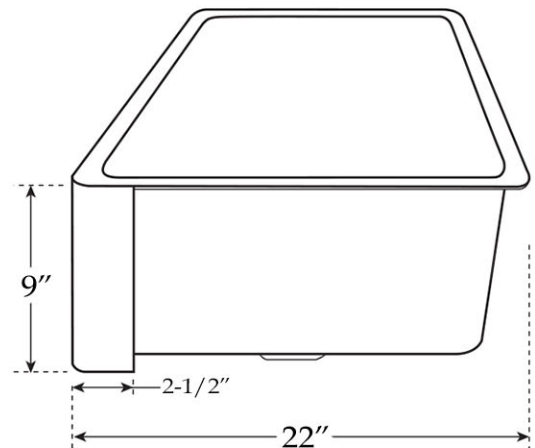

MAIDSTONE

[www.MaidstoneSupply.com](http://www.MaidstoneSupply.com)

Copper Single Bowl Apron Front Sink

Part No: 330-5C

TOP VIEW

FRONT VIEW

SIDE VIEW

Contact Maidstone for additional information and specifications. For complete warranty information and a list of dealers visit [www.MaidstoneSupply.com](http://www.MaidstoneSupply.com). All products and specifications are subject to change without notice. Maidstone is not responsible for typographical and/or dimensional errors. Typographical errors are subject to correction.

Note: Rough-in dimensions may vary +/- 1/2" and are subject to change. No responsibility is assumed by Maidstone.