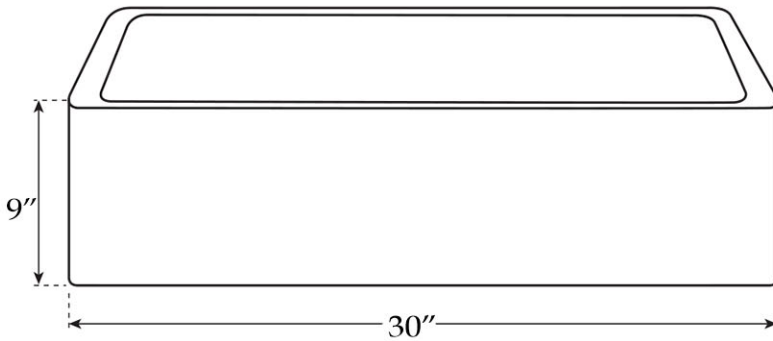

MAIDSTONE

[www.MaidstoneSupply.com](http://www.MaidstoneSupply.com)

Copper Single Bowl Apron Front Sink

Part No: 330-5C

TOP VIEW

FRONT VIEW

SIDE VIEW

Contact Maidstone for additional information and specifications. For complete warranty information and a list of dealers visit [www.MaidstoneSupply.com](http://www.MaidstoneSupply.com). All products and specifications are subject to change without notice. Maidstone is not responsible for typographical and/or dimensional errors. Typographical errors are subject to correction.

Note: Rough-in dimensions may vary +/- 1/2" and are subject to change. No responsibility is assumed by Maidstone.