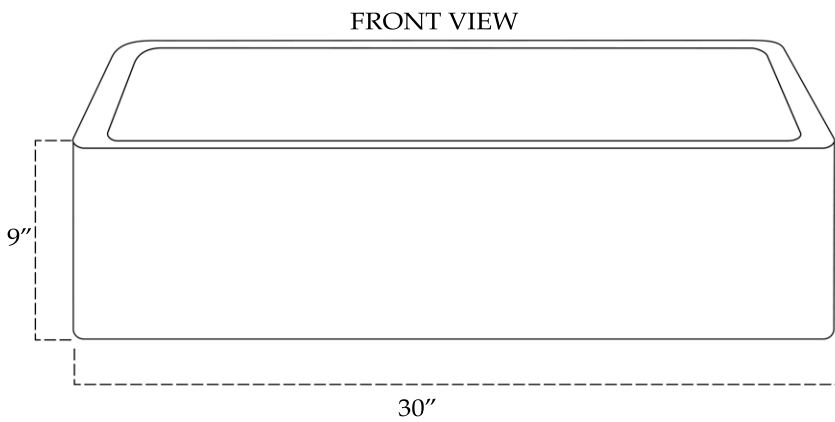

# MAIDSTONE

[www.MaidstoneSupply.com](http://www.MaidstoneSupply.com)

Copper Single Bowl Apron Farmhouse Sink

Part No: 333

Contact Maidstone for additional information and specifications. For complete warranty information and a list of dealers visit [www.MaidstoneSupply.com](http://www.MaidstoneSupply.com). All products and specifications are subject to change without notice. Maidstone is not responsible for typographical and/or dimensional errors. Typographical errors are subject to correction.

Note: Rough-in dimensions may vary +/- 1/2" and are subject to change. No responsibility is assumed by Maidstone.