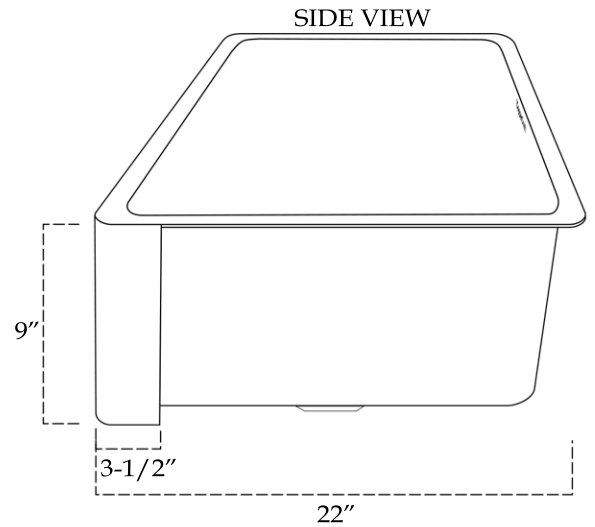

# MAIDSTONE

[www.MaidstoneSupply.com](http://www.MaidstoneSupply.com)

Copper Single Bowl Apron Farmhouse Sink

Part No: 333

Contact Maidstone for additional information and specifications. For complete warranty information and a list of dealers visit [www.MaidstoneSupply.com](http://www.MaidstoneSupply.com). All products and specifications are subject to change without notice. Maidstone is not responsible for typographical and/or dimensional errors. Typographical errors are subject to correction.

Note: Rough-in dimensions may vary +/- 1/2" and are subject to change. No responsibility is assumed by Maidstone.