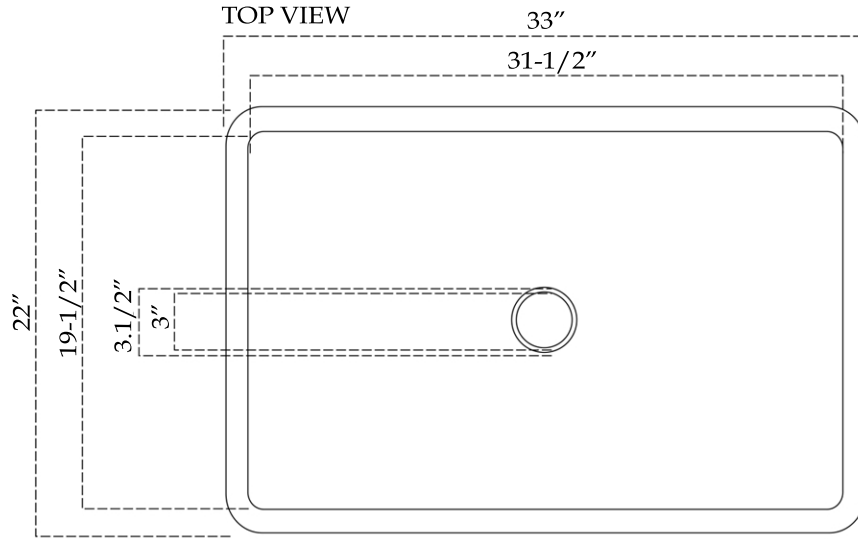

# MAIDSTONE

[www.MaidstoneSupply.com](http://www.MaidstoneSupply.com)

Copper Single Bowl Apron Farmhouse Sink

Part No: 333

Contact Maidstone for additional information and specifications. For complete warranty information and a list of dealers visit [www.MaidstoneSupply.com](http://www.MaidstoneSupply.com). All products and specifications are subject to change without notice. Maidstone is not responsible for typographical and/or dimensional errors. Typographical errors are subject to correction.

Note: Rough-in dimensions may vary +/- 1/2" and are subject to change. No responsibility is assumed by Maidstone.