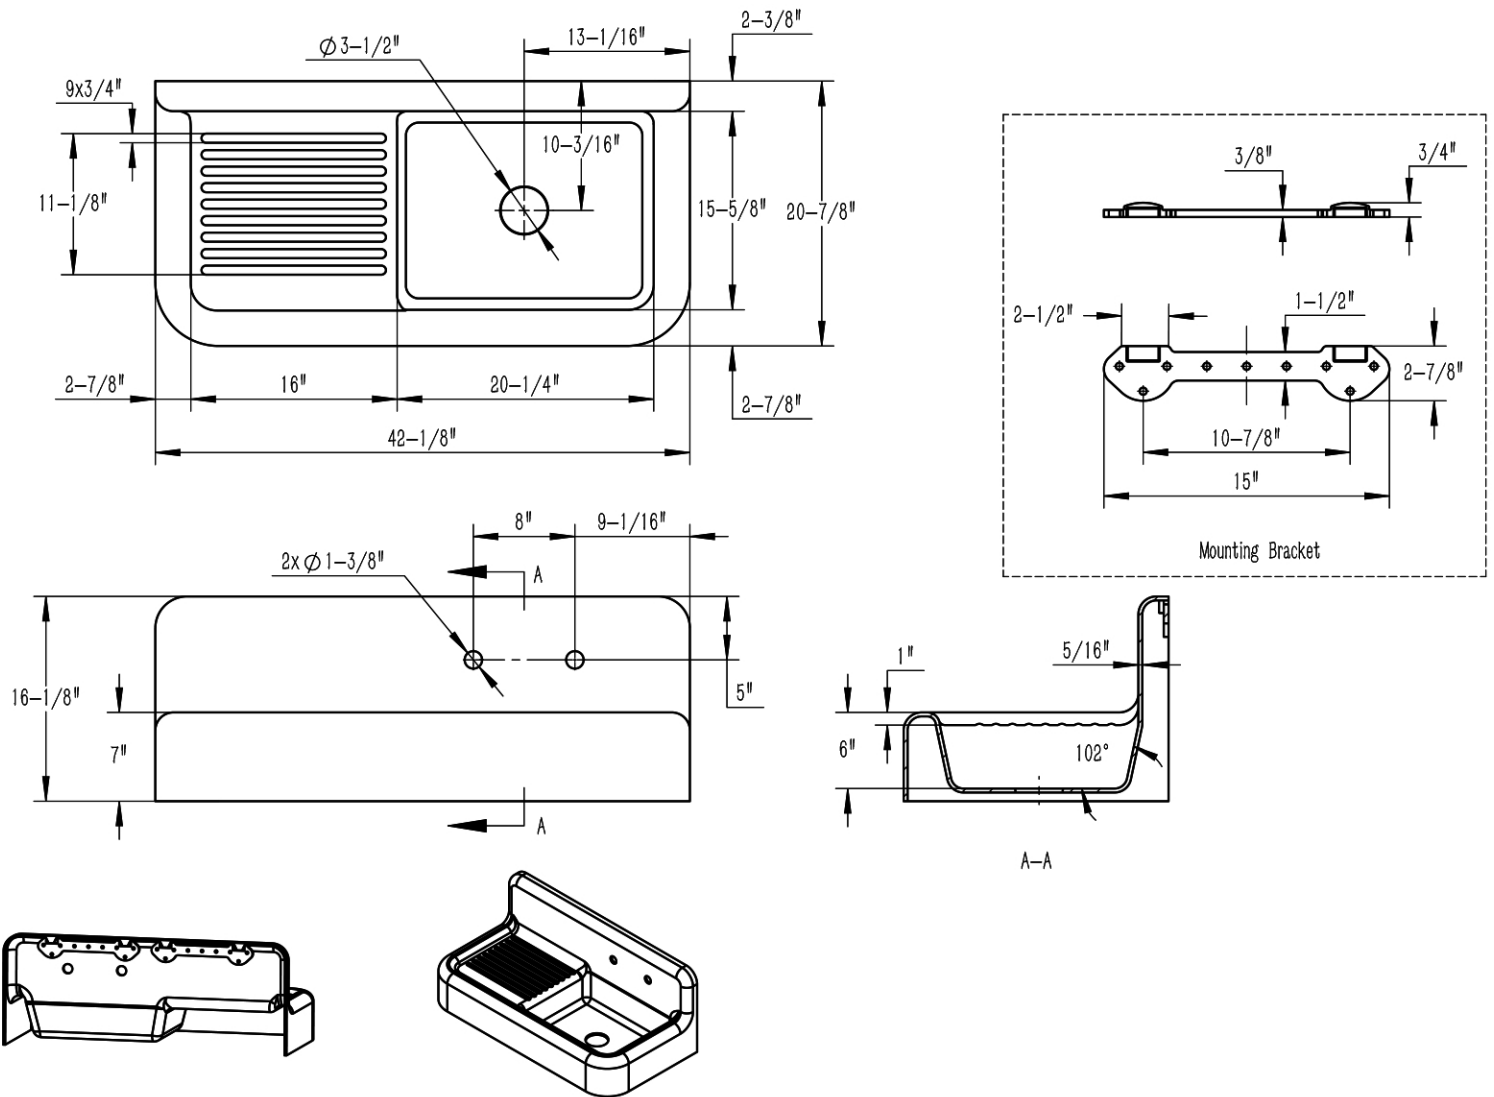

## 42 Inch Cast Iron Farmhouse Sink

Part No: CV-MONGO

Contact Maidstone for additional information and specifications. For complete warranty information and a list of dealers visit [www.MaidstoneSupply.com](http://www.MaidstoneSupply.com). All products and specifications are subject to change without notice. Maidstone is not responsible for typographical and/or dimensional errors. Typographical errors are subject to correction.

Note: Rough-in dimensions may vary +/- 1/2" and are subject to change. No responsibility is assumed by Maidstone.