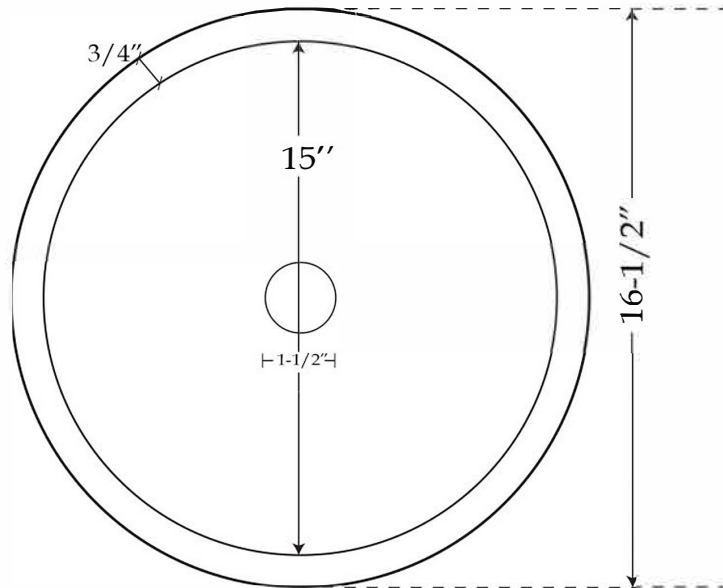

MAIDSTONE

www.MaidstoneSupply.com

Vessel Sink

Part No: SINK-002

TOP VIEW

FRONT VIEW

Contact Maidstone for additional information and specifications. For complete warranty information and a list of dealers visit www.MaidstoneSupply.com. All products and specifications are subject to change without notice. Maidstone is not responsible for typographical and/or dimensional errors. Typographical errors are subject to correction.

Note: Rough-in dimensions may vary +/- 1/2" and are subject to change. No responsibility is assumed by Maidstone.