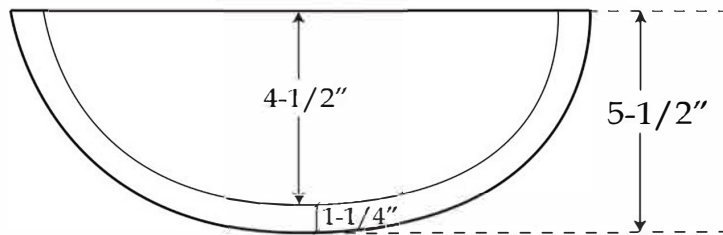

MAIDSTONE

www.MaidstoneSupply.com

Vessel Sink

Part No: SINK-002

TOP VIEW

FRONT VIEW

Contact Maidstone for additional information and specifications. For complete warranty information and a list of dealers visit www.MaidstoneSupply.com. All products and specifications are subject to change without notice. Maidstone is not responsible for typographical and/or dimensional errors. Typographical errors are subject to correction.

Note: Rough-in dimensions may vary +/- 1/2" and are subject to change. No responsibility is assumed by Maidstone.