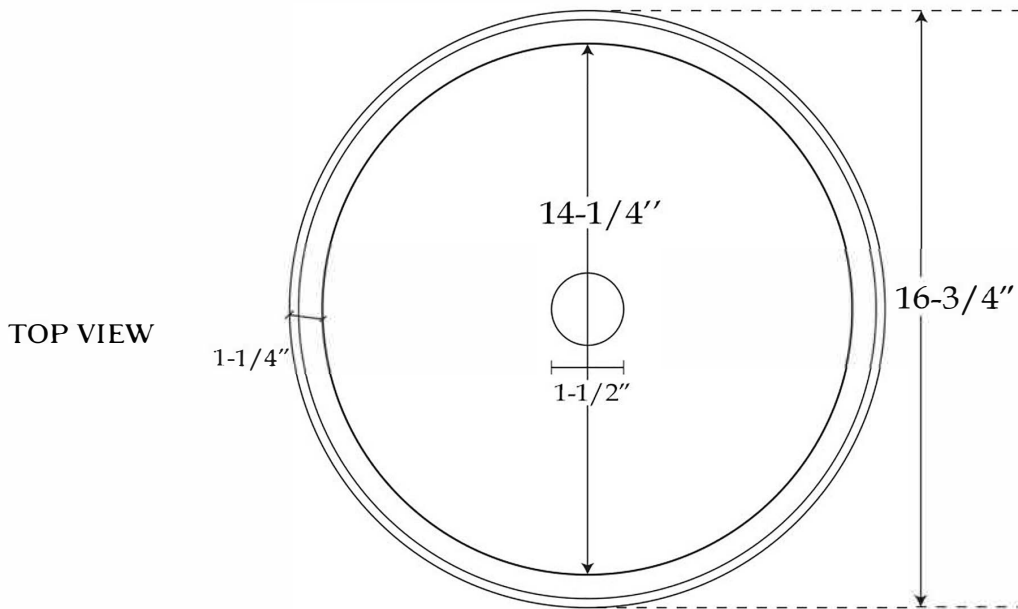

MAIDSTONE

www.MaidstoneSupply.com

Marble Vessel Sink

Part No: SINK-106

Contact Maidstone for additional information and specifications. For complete warranty information and a list of dealers visit www.MaidstoneSupply.com. All products and specifications are subject to change without notice. Maidstone is not responsible for typographical and/or dimensional errors. Typographical errors are subject to correction.

Note: Rough-in dimensions may vary +/- 1/2" and are subject to change. No responsibility is assumed by Maidstone.