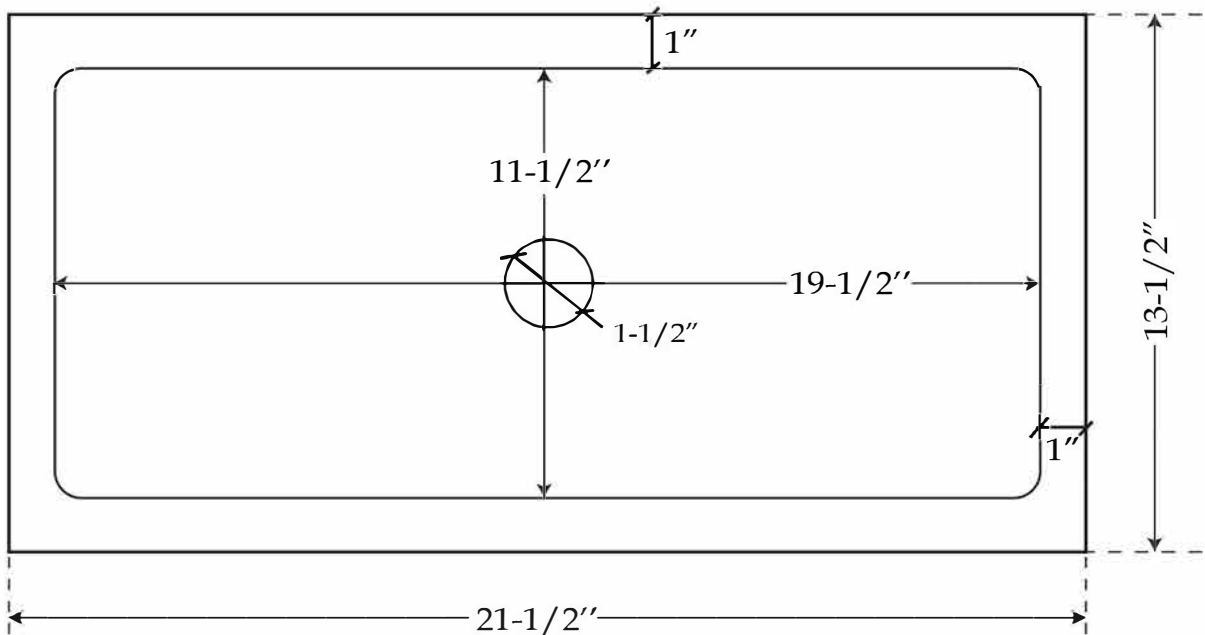

MAIDSTONE

www.MaidstoneSupply.com

Vessel Sink

Part No: SINK-158-22

TOP VIEW

FRONT VIEW

Contact Maidstone for additional information and specifications. For complete warranty information and a list of dealers visit www.MaidstoneSupply.com. All products and specifications are subject to change without notice. Maidstone is not responsible for typographical and/or dimensional errors. Typographical errors are subject to correction.

Note: Rough-in dimensions may vary +/- 1/2" and are subject to change. No responsibility is assumed by Maidstone.