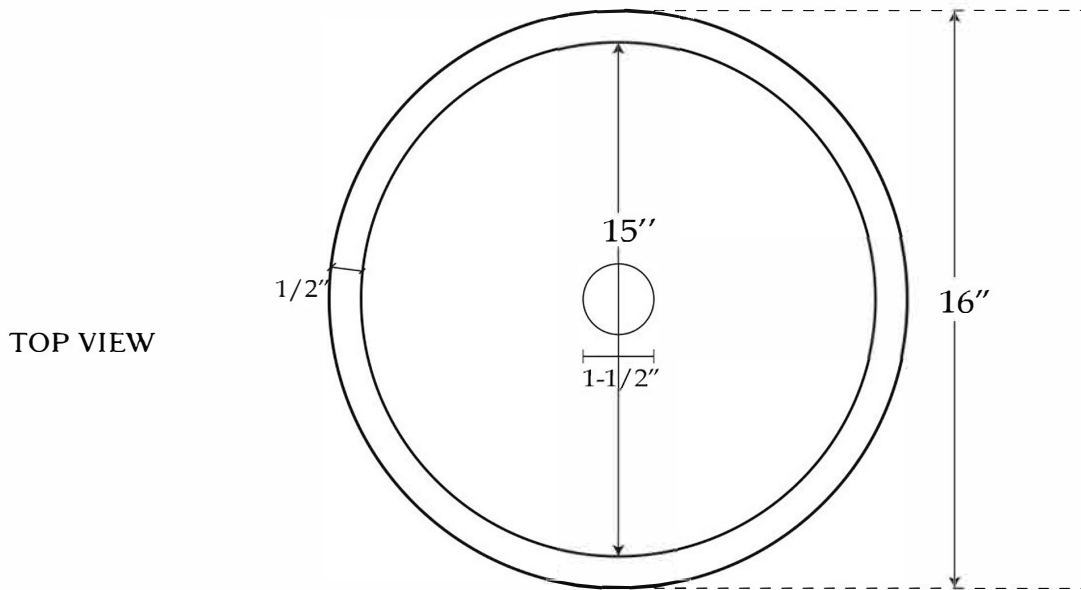

MAIDSTONE

www.MaidstoneSupply.com

Marble Vessel Sink

Part No: SINK-267

Contact Maidstone for additional information and specifications. For complete warranty information and a list of dealers visit www.MaidstoneSupply.com. All products and specifications are subject to change without notice. Maidstone is not responsible for typographical and/or dimensional errors. Typographical errors are subject to correction.

Note: Rough-in dimensions may vary +/- 1/2" and are subject to change. No responsibility is assumed by Maidstone.