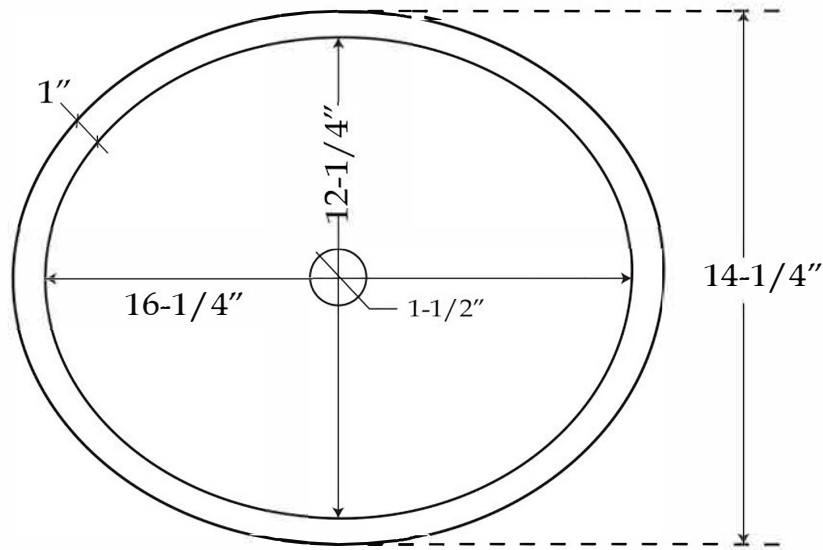

MAIDSTONE

[www.MaidstoneSupply.com](http://www.MaidstoneSupply.com)

Marble Vessel Sink

Part No: SINK-337

TOP VIEW

FRONT VIEW

Contact Maidstone for additional information and specifications. For complete warranty information and a list of dealers visit [www.MaidstoneSupply.com](http://www.MaidstoneSupply.com). All products and specifications are subject to change without notice. Maidstone is not responsible for typographical and/or dimensional errors. Typographical errors are subject to correction.

Note: Rough-in dimensions may vary +/- 1/2" and are subject to change. No responsibility is assumed by Maidstone.