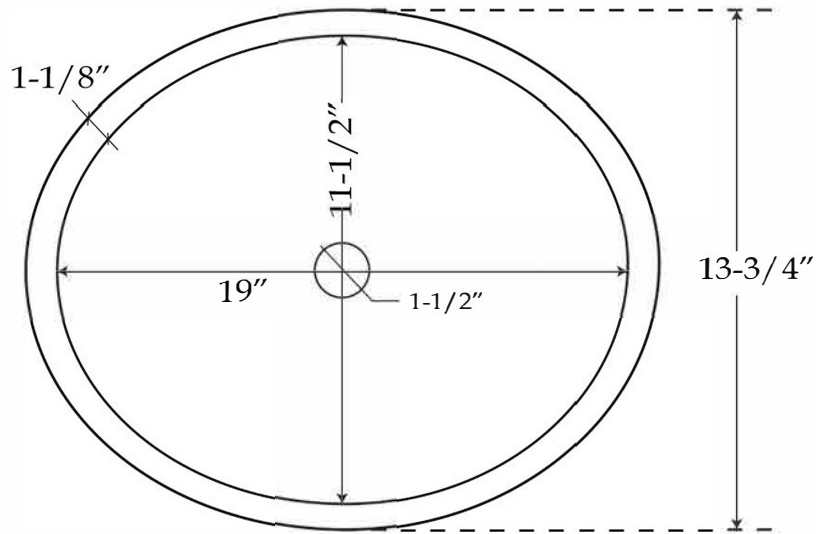

MAIDSTONE

www.MaidstoneSupply.com

Marble Vessel Sink

Part No: SINK-495

TOP VIEW

FRONT VIEW

Contact Maidstone for additional information and specifications. For complete warranty information and a list of dealers visit www.MaidstoneSupply.com. All products and specifications are subject to change without notice. Maidstone is not responsible for typographical and/or dimensional errors. Typographical errors are subject to correction.

Note: Rough-in dimensions may vary +/- 1/2" and are subject to change. No responsibility is assumed by Maidstone.