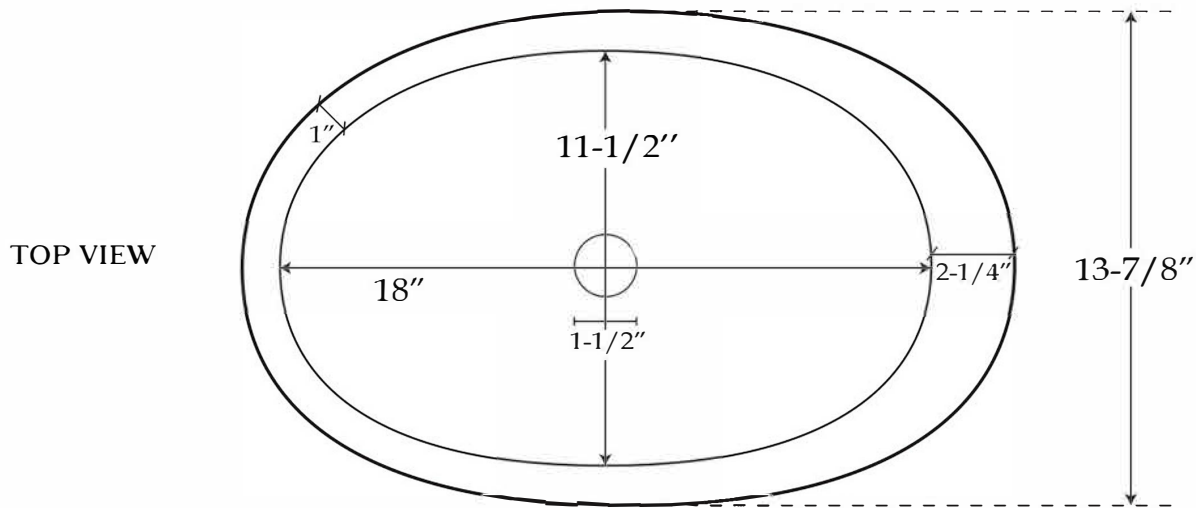

MAIDSTONE

www.MaidstoneSupply.com

Vessel Sink

Part No: Sink-626

Contact Maidstone for additional information and specifications. For complete warranty information and a list of dealers visit www.MaidstoneSupply.com. All products and specifications are subject to change without notice. Maidstone is not responsible for typographical and/or dimensional errors. Typographical errors are subject to correction.

Note: Rough-in dimensions may vary +/- 1/2" and are subject to change. No responsibility is assumed by Maidstone.