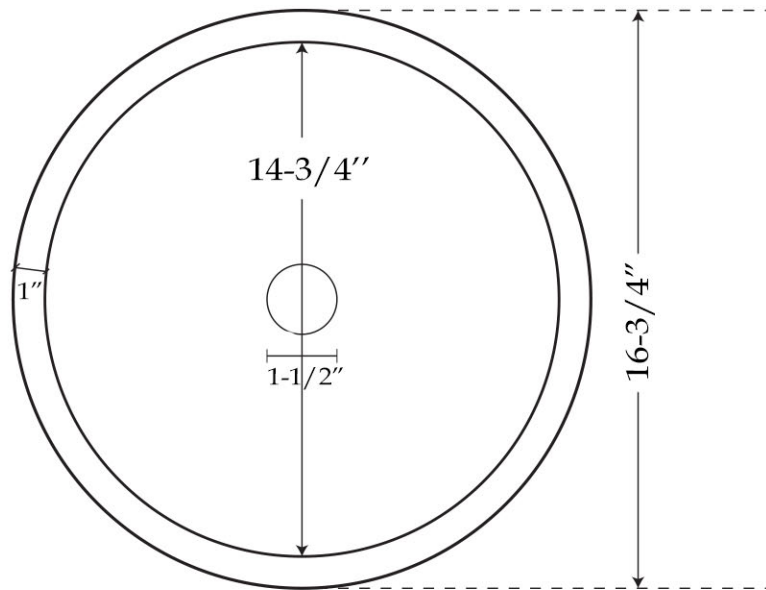

MAIDSTONE

www.MaidstoneSupply.com

Marble Vessel Sink

Part No: SINK-751

TOP VIEW