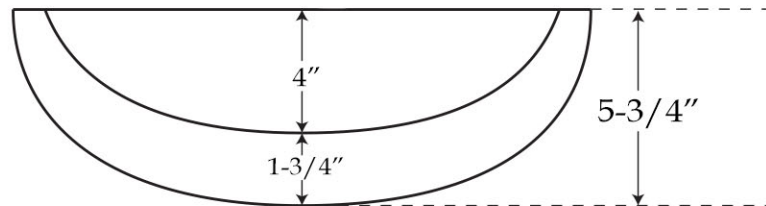

FRONT VIEW

Contact Maidstone for additional information and specifications. For complete warranty information and a list of dealers visit www.MaidstoneSupply.com. All products and specifications are subject to change without notice. Maidstone is not responsible for typographical and/or dimensional errors. Typographical errors are subject to correction.

Note: Rough-in dimensions may vary +/- 1/2" and are subject to change. No responsibility is assumed by Maidstone.