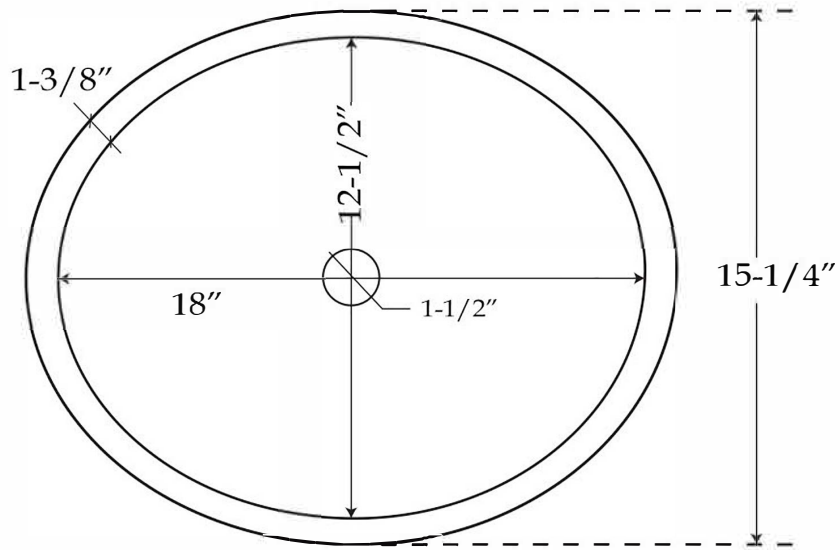

MAIDSTONE

www.MaidstoneSupply.com

Marble Vessel Sink

Part No: Sink-948

Contact Maidstone for additional information and specifications. For complete warranty information and a list of dealers visit www.MaidstoneSupply.com. All products and specifications are subject to change without notice. Maidstone is not responsible for typographical and/or dimensional errors. Typographical errors are subject to correction.

Note: Rough-in dimensions may vary +/- 1/2" and are subject to change. No responsibility is assumed by Maidstone.