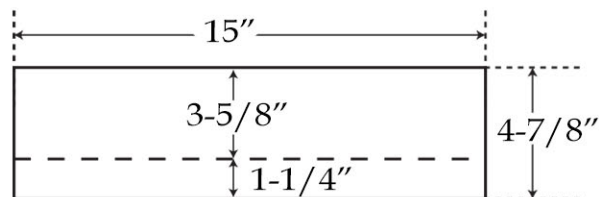

FRONT VIEW

Contact Maidstone for additional information and specifications. For complete warranty information and a list of dealers visit www.MaidstoneSupply.com. All products and specifications are subject to change without notice. Maidstone is not responsible for typographical and/or dimensional errors. Typographical errors are subject to correction.

Note: Rough-in dimensions may vary +/- 1/2" and are subject to change. No responsibility is assumed by Maidstone.