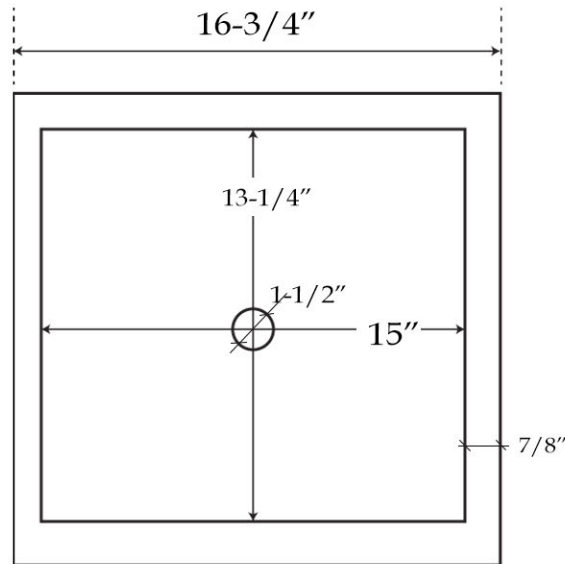

MAIDSTONE

www.MaidstoneSupply.com

Vessel Sink

Part No: SINK-X01

TOP VIEW

FRONT VIEW

Contact Maidstone for additional information and specifications. For complete warranty information and a list of dealers visit www.MaidstoneSupply.com. All products and specifications are subject to change without notice. Maidstone is not responsible for typographical and/or dimensional errors. Typographical errors are subject to correction.

Note: Rough-in dimensions may vary +/- 1/2" and are subject to change. No responsibility is assumed by Maidstone.