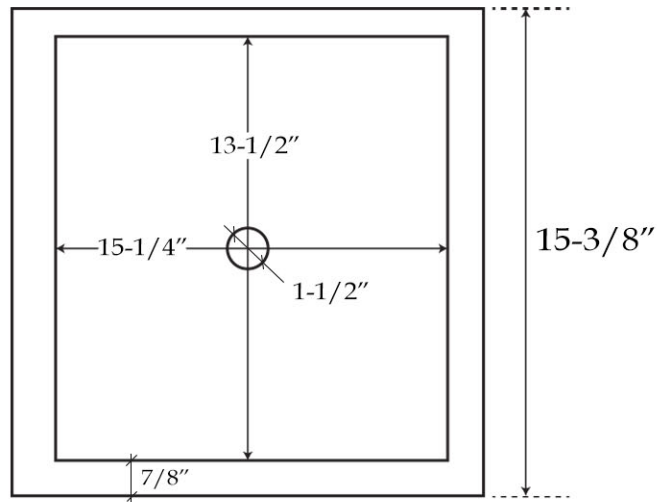

MAIDSTONE

www.MaidstoneSupply.com

Vessel Sink

Part No: SINK-X02

TOP VIEW