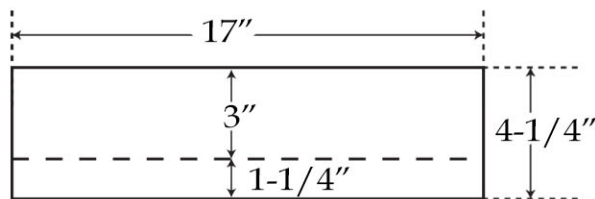

FRONT VIEW

Contact Maidstone for additional information and specifications. For complete warranty information and a list of dealers visit www.MaidstoneSupply.com. All products and specifications are subject to change without notice. Maidstone is not responsible for typographical and/or dimensional errors. Typographical errors are subject to correction.

Note: Rough-in dimensions may vary +/- 1/2" and are subject to change. No responsibility is assumed by Maidstone.