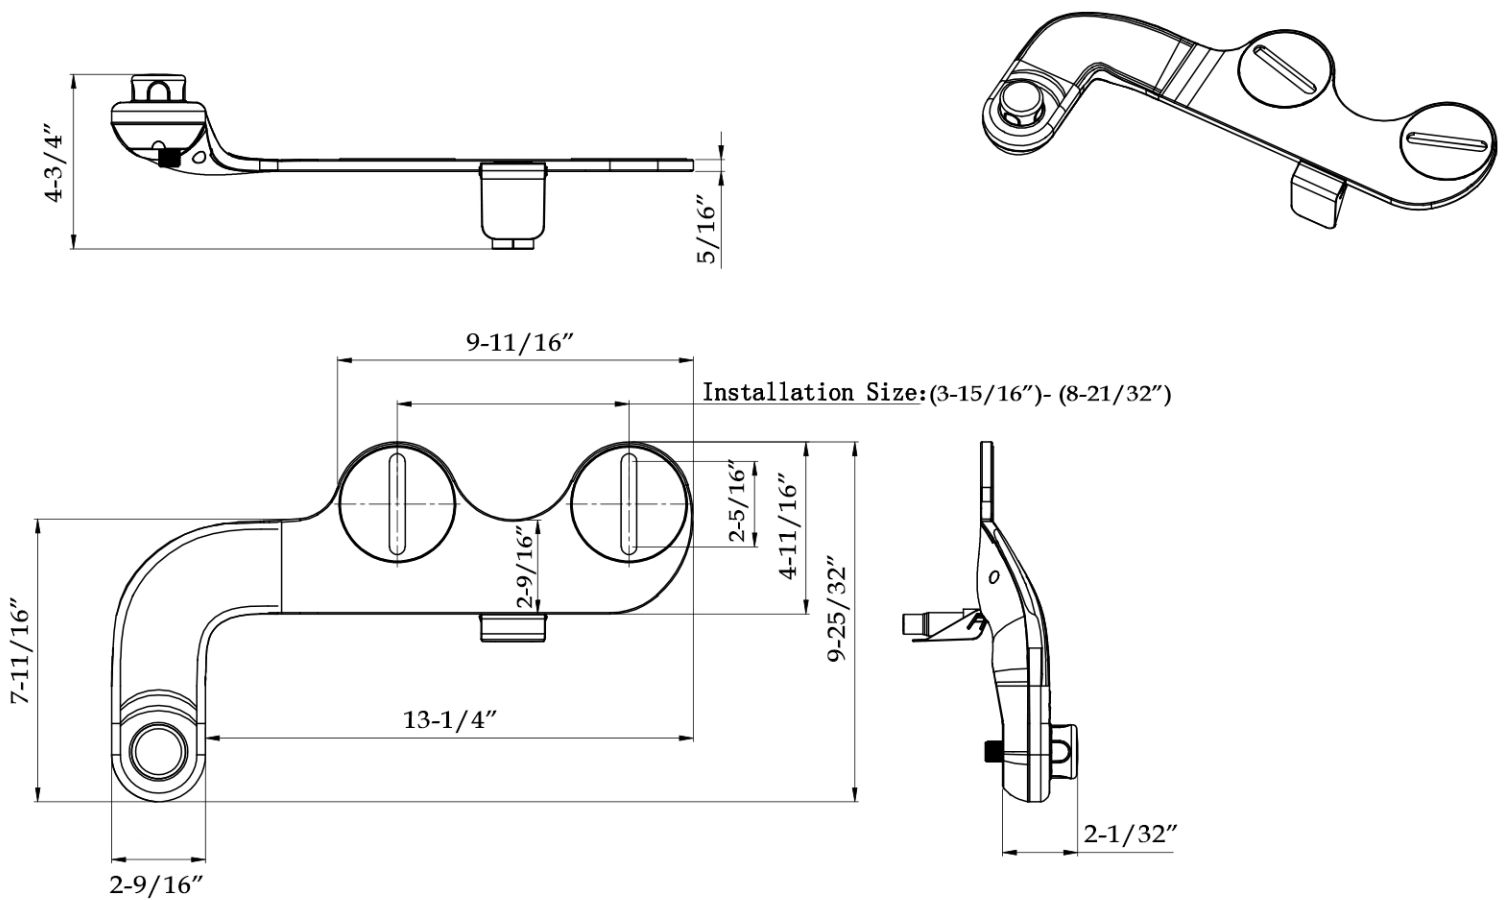

MAIDSTONE

[www.MaidstoneSupply.com](http://www.MaidstoneSupply.com)

Easy Bidet Toilet Attachment

Part No: 137-BD02

Contact Maidstone for additional information and specifications. For complete warranty information and a list of dealers visit [www.MaidstoneSupply.com](http://www.MaidstoneSupply.com). All products and specifications are subject to change without notice. Maidstone is not responsible for typographical and/or dimensional errors. Typographical errors are subject to correction.

Note: Rough-in dimensions may vary  $\pm 1/2''$  and are subject to change. No responsibility is assumed by Maidstone.