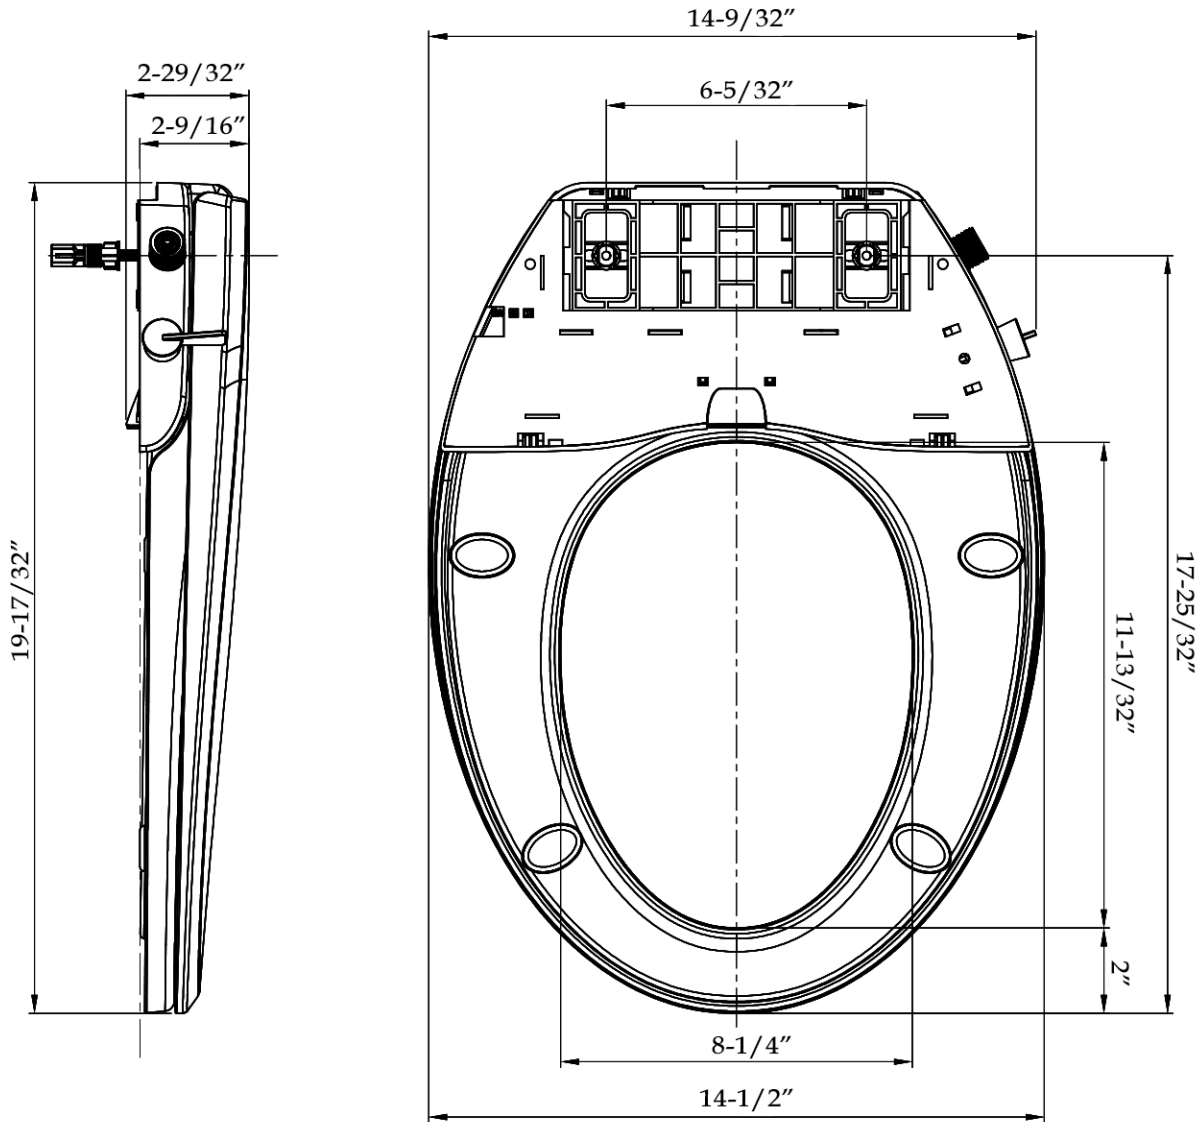

MAIDSTONE

www.MaidstoneSupply.com

Bidet Seat Cover

Part No: 137-S02

Contact Maidstone for additional information and specifications. For complete warranty information and a list of dealers visit www.MaidstoneSupply.com. All products and specifications are subject to change without notice. Maidstone is not responsible for typographical and/or dimensional errors. Typographical errors are subject to correction.

Note: Rough-in dimensions may vary $\pm 1/2''$ and are subject to change. No responsibility is assumed by Maidstone.