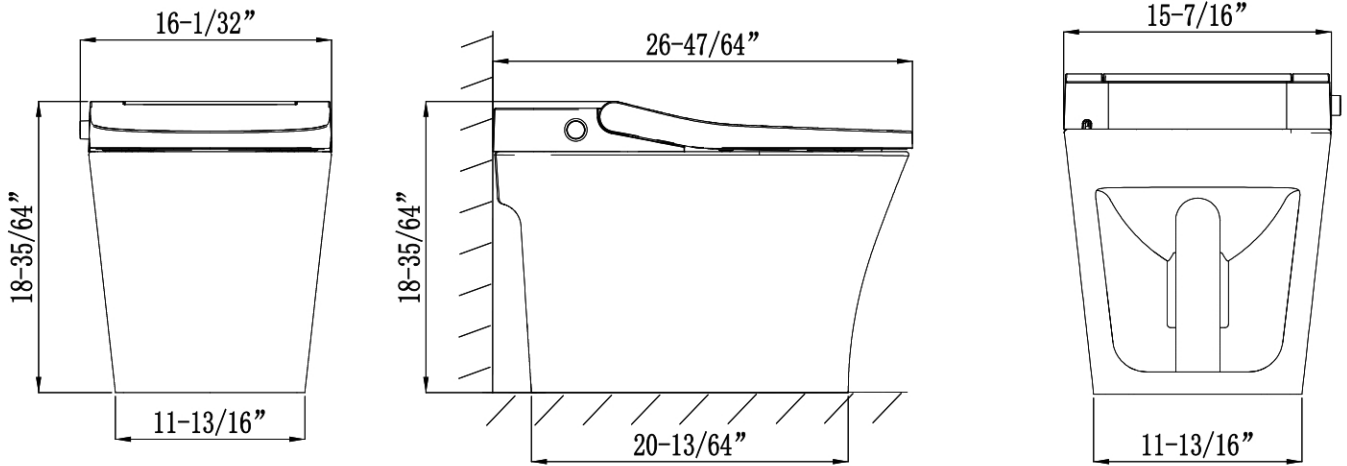

MAIDSTONE

www.MaidstoneSupply.com

One-Piece Smart Toilet

Part No: 137-SM1-2

Contact Maidstone for additional information and specifications. For complete warranty information and a list of dealers visit www.MaidstoneSupply.com. All products and specifications are subject to change without notice. Maidstone is not responsible for typographical and/or dimensional errors. Typographical errors are subject to correction.

Note: Rough-in dimensions may vary +/- 1/2" and are subject to change. No responsibility is assumed by Maidstone.