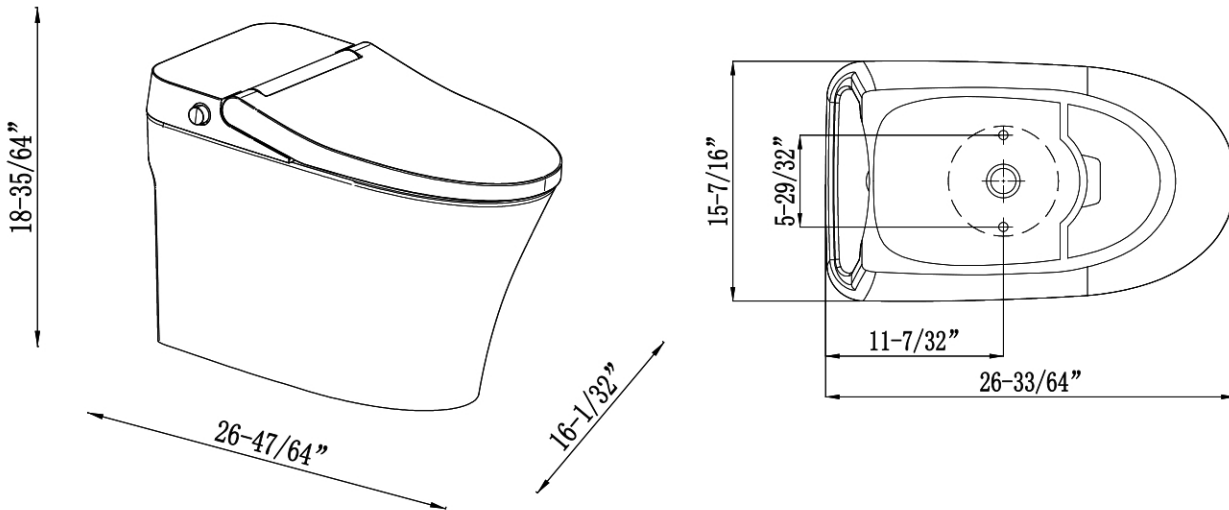

MAIDSTONE

www.MaidstoneSupply.com

One-Piece Smart Toilet

Part No: 137-SM1-2

Contact Maidstone for additional information and specifications. For complete warranty information and a list of dealers visit www.MaidstoneSupply.com. All products and specifications are subject to change without notice. Maidstone is not responsible for typographical and/or dimensional errors. Typographical errors are subject to correction.

Note: Rough-in dimensions may vary +/- 1/2" and are subject to change. No responsibility is assumed by Maidstone.