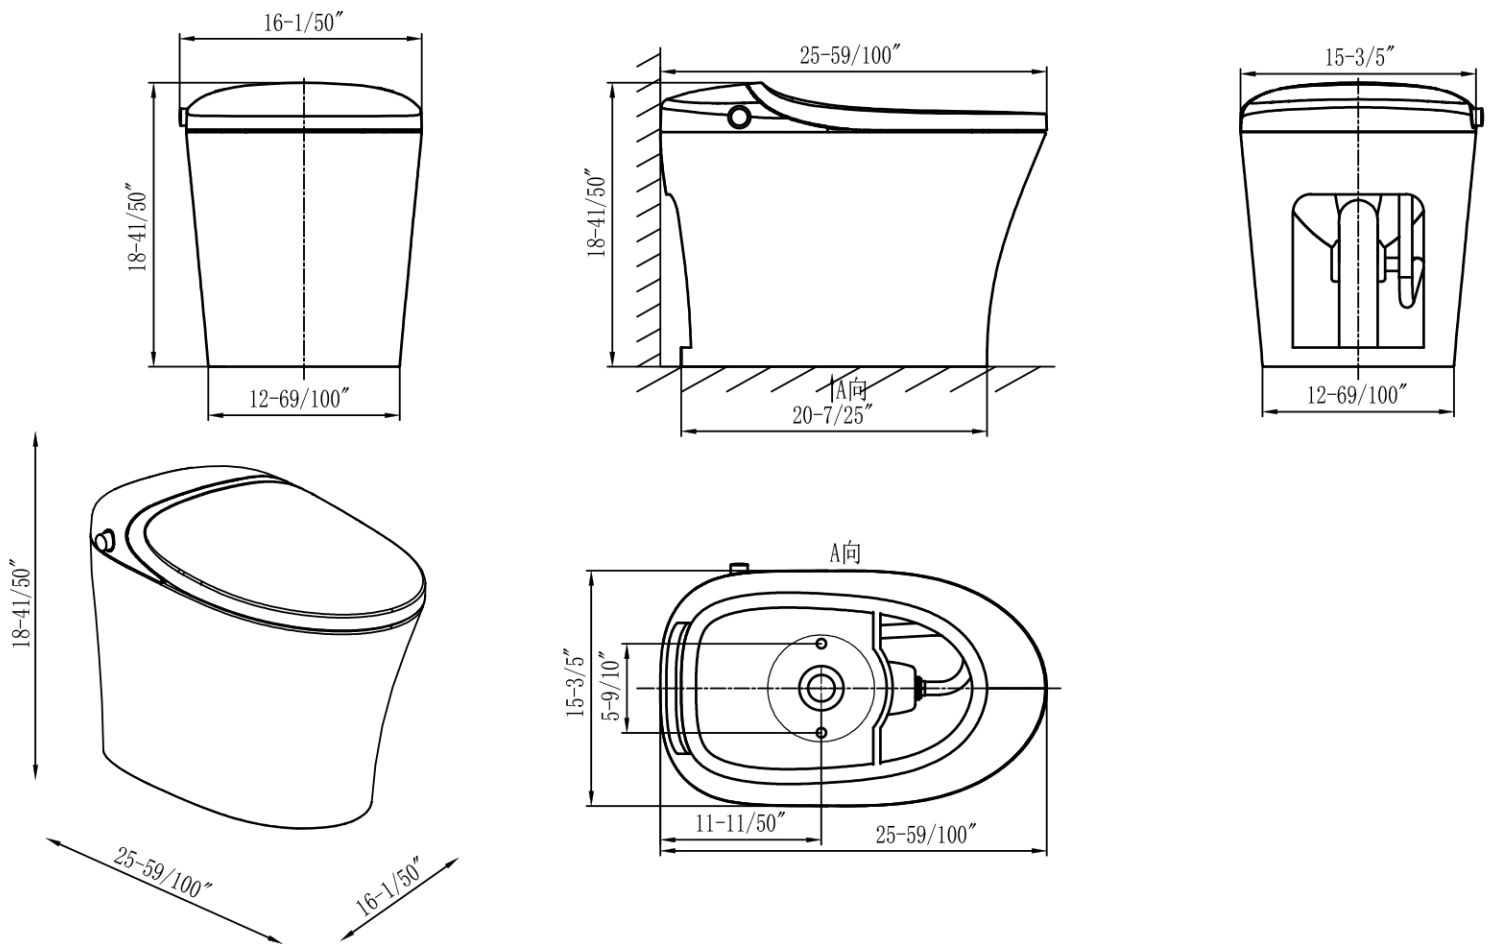

MAIDSTONE

www.MaidstoneSupply.com

One-Piece Smart Toilet

Part No: 137-SM2-2

Contact Maidstone for additional information and specifications. For complete warranty information and a list of dealers visit www.MaidstoneSupply.com. All products and specifications are subject to change without notice. Maidstone is not responsible for typographical and/or dimensional errors. Typographical errors are subject to correction.

Note: Rough-in dimensions may vary $\pm 1/2''$ and are subject to change. No responsibility is assumed by Maidstone.