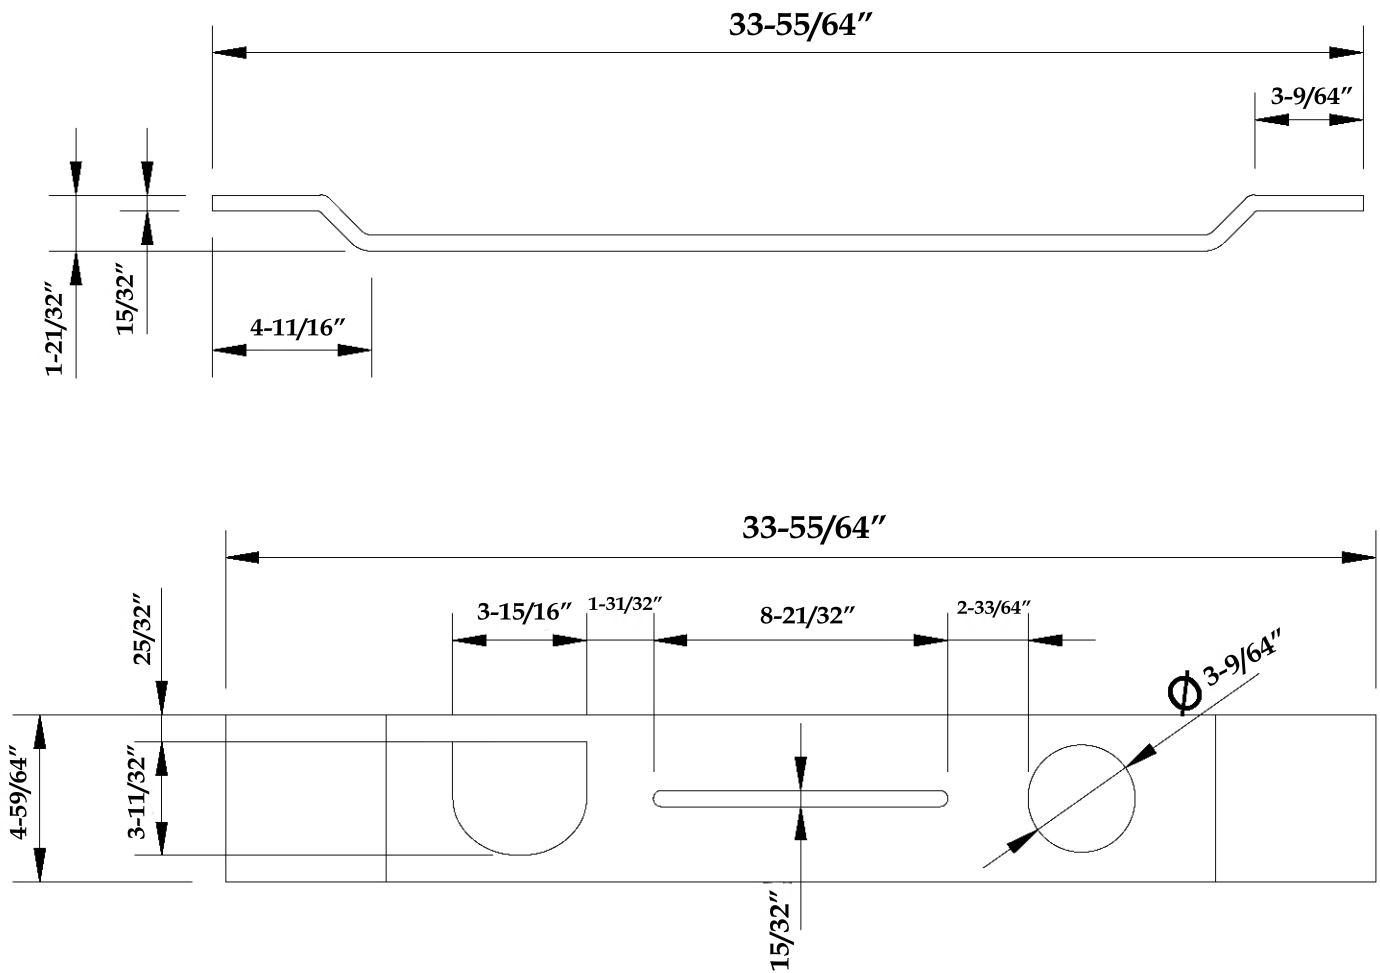

MAIDSTONE

www.MaidstoneSupply.com

Tub Caddy - Matte White

Part No: CADDY-33-2

Contact Maidstone for additional information and specifications. For complete warranty information and a list of dealers visit www.MaidstoneSupply.com. All products and specifications are subject to change without notice. Maidstone is not responsible for typographical and/or dimensional errors. Typographical errors are subject to correction.

Note: Rough-in dimensions may vary $\pm 1/2\text{'}$ and are subject to change. No responsibility is assumed by Maidstone.