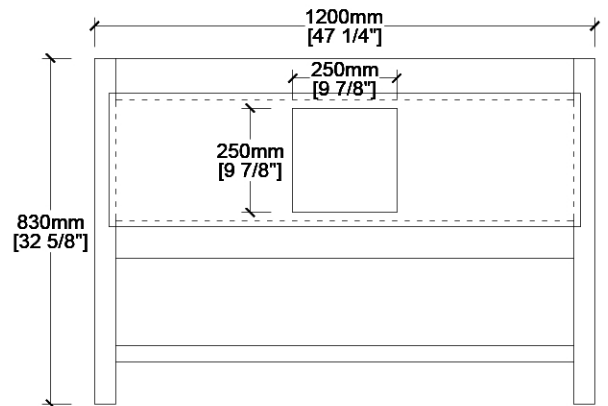

## 48 Inch Single Sink Vanity

Part No: CARLOW48

FRONT VIEW

SIDE VIEW

TOP VIEW

BACK VIEW

Contact Maidstone for additional information and specifications. For complete warranty information and a list of dealers visit [www.MaidstoneSupply.com](http://www.MaidstoneSupply.com). All products and specifications are subject to change without notice. Maidstone is not responsible for typographical and/or dimensional errors. Typographical errors are subject to correction.

Note: Rough-in dimensions may vary +/- 1/2" and are subject to change. No responsibility is assumed by Maidstone.