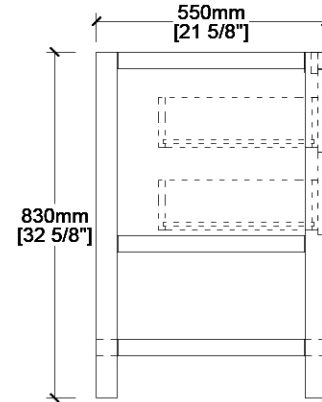

## 48 Inch Single Sink Vanity

Part No: CARLOW48

FRONT VIEW

SIDE VIEW

TOP VIEW

BACK VIEW

Contact Maidstone for additional information and specifications. For complete warranty information and a list of dealers visit [www.MaidstoneSupply.com](http://www.MaidstoneSupply.com). All products and specifications are subject to change without notice. Maidstone is not responsible for typographical and/or dimensional errors. Typographical errors are subject to correction.

Note: Rough-in dimensions may vary +/- 1/2" and are subject to change. No responsibility is assumed by Maidstone.