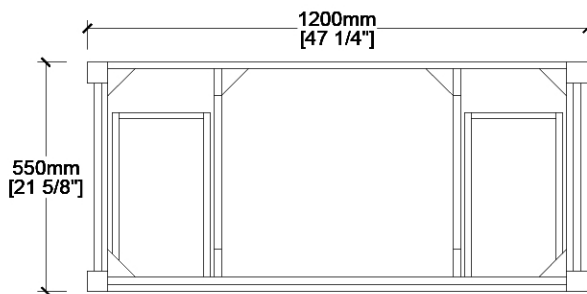

## 48 Inch Single Sink Vanity

Part No: CARLOW48

FRONT VIEW

SIDE VIEW

TOP VIEW

BACK VIEW

Contact Maidstone for additional information and specifications. For complete warranty information and a list of dealers visit [www.MaidstoneSupply.com](http://www.MaidstoneSupply.com). All products and specifications are subject to change without notice. Maidstone is not responsible for typographical and/or dimensional errors. Typographical errors are subject to correction.

Note: Rough-in dimensions may vary +/- 1/2" and are subject to change. No responsibility is assumed by Maidstone.