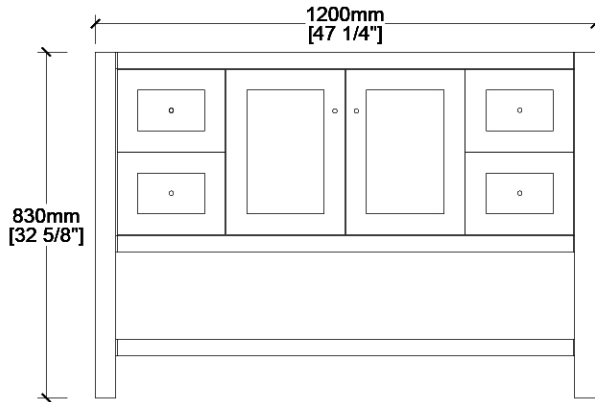

## 48 Inch Single Sink Vanity

Part No: CARLOW48

FRONT VIEW

SIDE VIEW

TOP VIEW

BACK VIEW

Contact Maidstone for additional information and specifications. For complete warranty information and a list of dealers visit [www.MaidstoneSupply.com](http://www.MaidstoneSupply.com). All products and specifications are subject to change without notice. Maidstone is not responsible for typographical and/or dimensional errors. Typographical errors are subject to correction.

Note: Rough-in dimensions may vary +/- 1/2" and are subject to change. No responsibility is assumed by Maidstone.