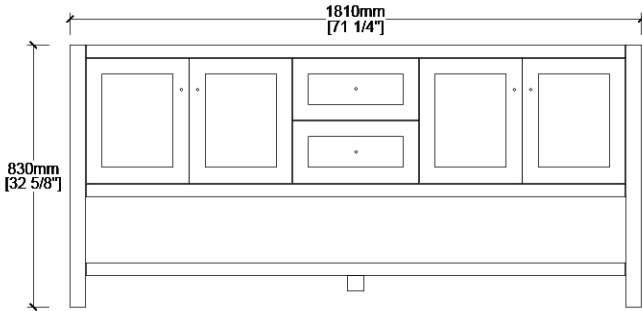

MAIDSTONE

www.MaidstoneSupply.com

72 Inch Double Sink Vanity

Part No: CARLOW72

FRONT VIEW

SIDE VIEW

TOP VIEW

BACK VIEW

Note: Rough-in dimensions may vary +/- 1/2" and are subject to change. No responsibility is assumed by Maidstone.