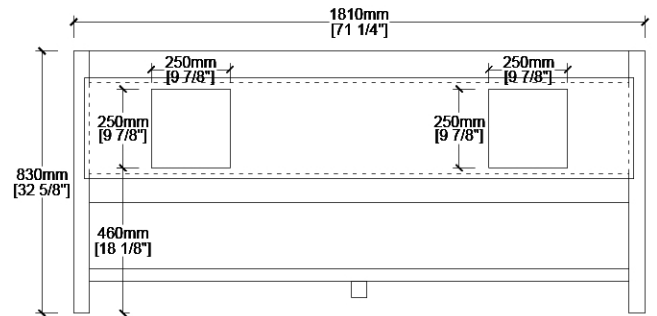

MAIDSTONE

www.MaidstoneSupply.com

72 Inch Double Sink Vanity

Part No: CARLOW72

FRONT VIEW

SIDE VIEW

TOP VIEW

BACK VIEW

Note: Rough-in dimensions may vary +/- 1/2" and are subject to change. No responsibility is assumed by Maidstone.