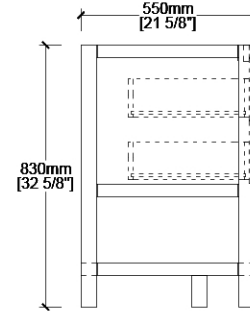

MAIDSTONE

www.MaidstoneSupply.com

72 Inch Double Sink Vanity

Part No: CARLOW72

FRONT VIEW

SIDE VIEW

TOP VIEW

BACK VIEW

Note: Rough-in dimensions may vary +/- 1/2" and are subject to change. No responsibility is assumed by Maidstone.