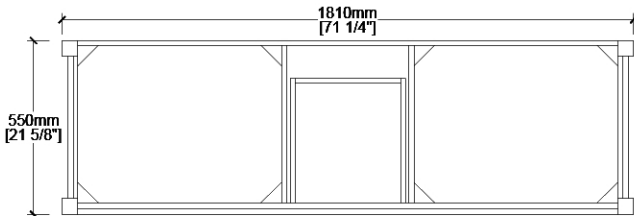

MAIDSTONE

www.MaidstoneSupply.com

72 Inch Double Sink Vanity

Part No: CARLOW72

FRONT VIEW

SIDE VIEW

TOP VIEW

BACK VIEW

Note: Rough-in dimensions may vary +/- 1/2" and are subject to change. No responsibility is assumed by Maidstone.