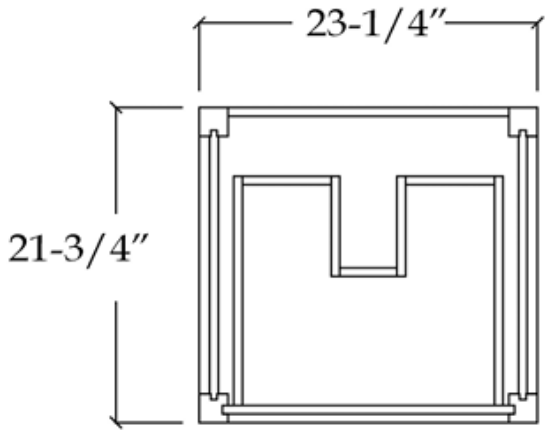

# MAIDSTONE

[www.MaidstoneSupply.com](http://www.MaidstoneSupply.com)

24 Inch Oak Console Vanity

Part No: HOLDEN24

TOP VIEW

COUNTER-TOP

FRONT VIEW

SIDE VIEW

Note: Rough-in dimensions may vary +/- 1/2" and are subject to change. No responsibility is assumed by Maidstone.