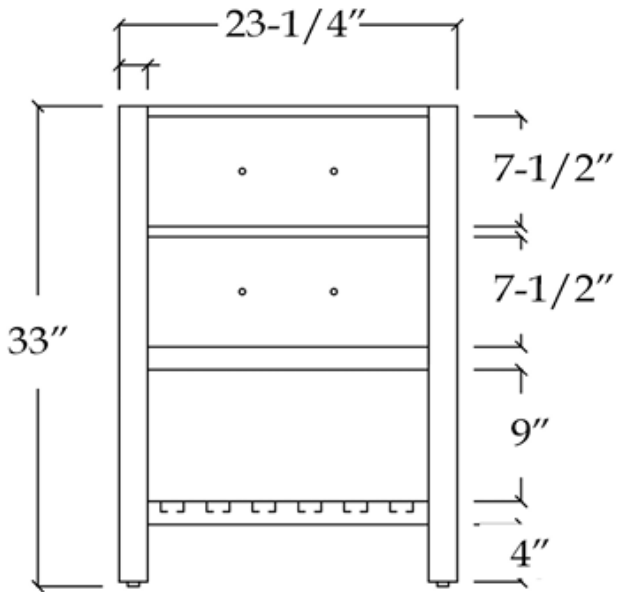

# MAIDSTONE

[www.MaidstoneSupply.com](http://www.MaidstoneSupply.com)

24 Inch Oak Console Vanity

Part No: HOLDEN24

TOP VIEW

COUNTER-TOP

FRONT VIEW

SIDE VIEW

Note: Rough-in dimensions may vary +/- 1/2" and are subject to change. No responsibility is assumed by Maidstone.