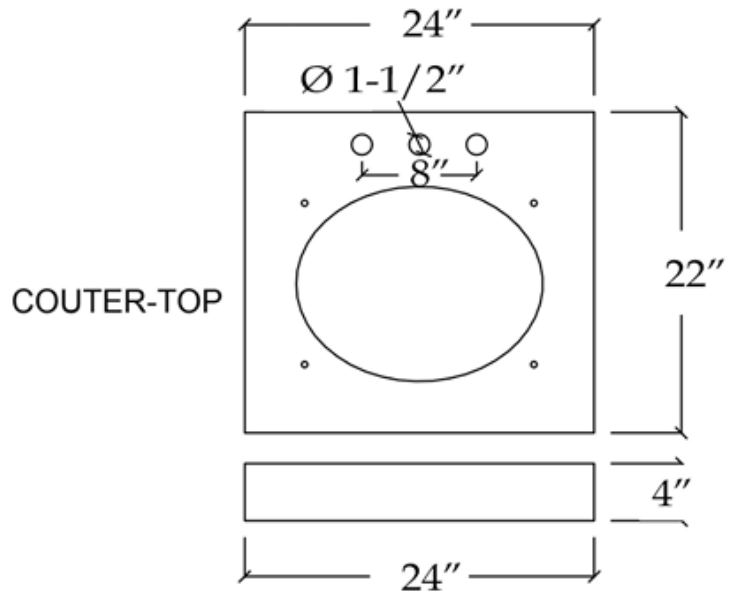

# MAIDSTONE

[www.MaidstoneSupply.com](http://www.MaidstoneSupply.com)

24 Inch Oak Console Vanity

Part No: HOLDEN24

TOP VIEW

COUNTER-TOP

FRONT VIEW

SIDE VIEW

Note: Rough-in dimensions may vary +/- 1/2" and are subject to change. No responsibility is assumed by Maidstone.