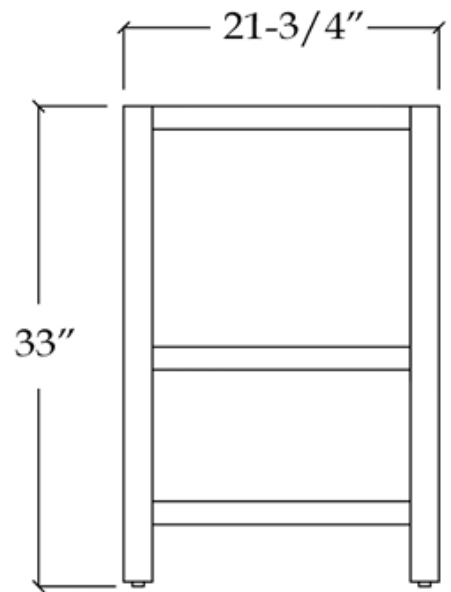

# MAIDSTONE

[www.MaidstoneSupply.com](http://www.MaidstoneSupply.com)

24 Inch Oak Console Vanity

Part No: HOLDEN24

TOP VIEW

COUNTER-TOP

FRONT VIEW

SIDE VIEW

Note: Rough-in dimensions may vary +/- 1/2" and are subject to change. No responsibility is assumed by Maidstone.