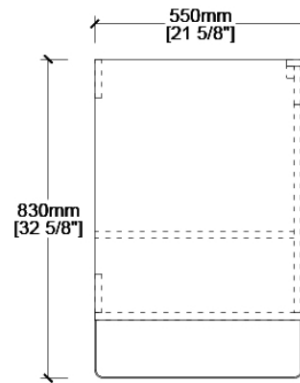

MAIDSTONE

www.MaidstoneSupply.com

30 Inch White Vanity

Part No: LUCY30W

FRONT VIEW

SIDE VIEW

TOP VIEW

BACK VIEW

Note: Rough-in dimensions may vary +/- 1/2" and are subject to change. No responsibility is assumed by Maidstone.