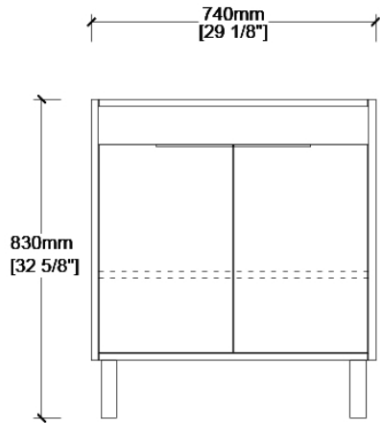

MAIDSTONE

www.MaidstoneSupply.com

30 Inch White Vanity

Part No: LUCY30W

FRONT VIEW

SIDE VIEW

TOP VIEW

BACK VIEW

Note: Rough-in dimensions may vary +/- 1/2" and are subject to change. No responsibility is assumed by Maidstone.