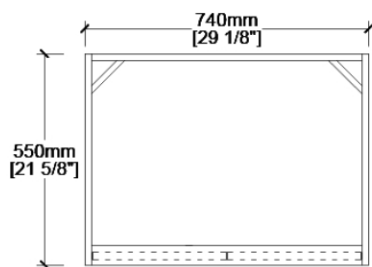

MAIDSTONE

www.MaidstoneSupply.com

30 Inch White Vanity

Part No: LUCY30W

FRONT VIEW

SIDE VIEW

TOP VIEW

BACK VIEW

Note: Rough-in dimensions may vary +/- 1/2" and are subject to change. No responsibility is assumed by Maidstone.