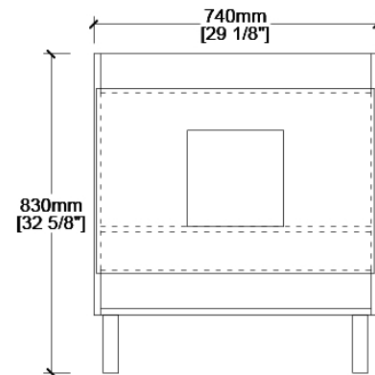

MAIDSTONE

www.MaidstoneSupply.com

30 Inch White Vanity

Part No: LUCY30W

FRONT VIEW

SIDE VIEW

TOP VIEW

BACK VIEW

Note: Rough-in dimensions may vary +/- 1/2" and are subject to change. No responsibility is assumed by Maidstone.