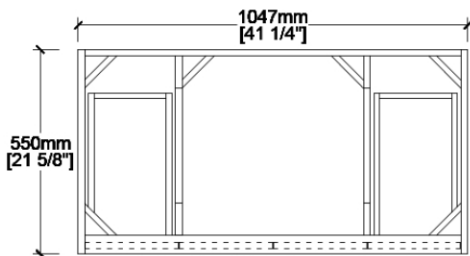

MAIDSTONE

www.MaidstoneSupply.com

42 Inch White Vanity

Part No: LUCY42W

FRONT VIEW

SIDE VIEW

TOP VIEW

BACK VIEW

Note: Rough-in dimensions may vary +/- 1/2" and are subject to change. No responsibility is assumed by Maidstone.