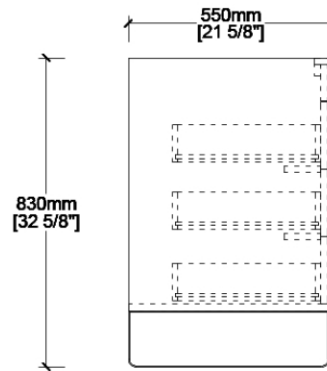

MAIDSTONE

www.MaidstoneSupply.com

42 Inch White Vanity

Part No: LUCY42W

FRONT VIEW

SIDE VIEW

TOP VIEW

BACK VIEW

Note: Rough-in dimensions may vary +/- 1/2" and are subject to change. No responsibility is assumed by Maidstone.