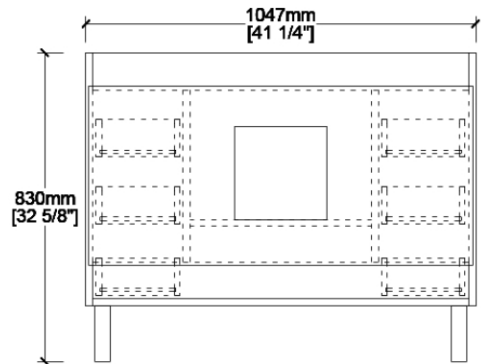

MAIDSTONE

www.MaidstoneSupply.com

42 Inch White Vanity

Part No: LUCY42W

FRONT VIEW

SIDE VIEW

TOP VIEW

BACK VIEW

Note: Rough-in dimensions may vary +/- 1/2" and are subject to change. No responsibility is assumed by Maidstone.