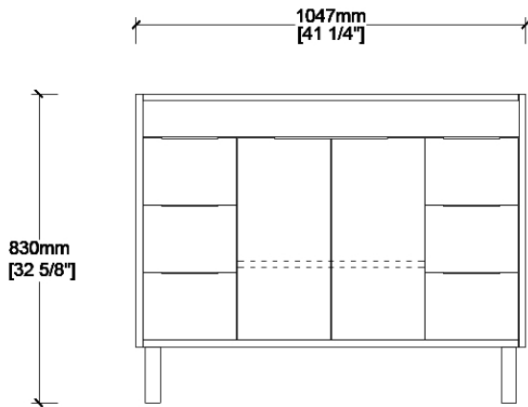

MAIDSTONE

www.MaidstoneSupply.com

42 Inch White Vanity

Part No: LUCY42W

FRONT VIEW

SIDE VIEW

TOP VIEW

BACK VIEW

Note: Rough-in dimensions may vary +/- 1/2" and are subject to change. No responsibility is assumed by Maidstone.