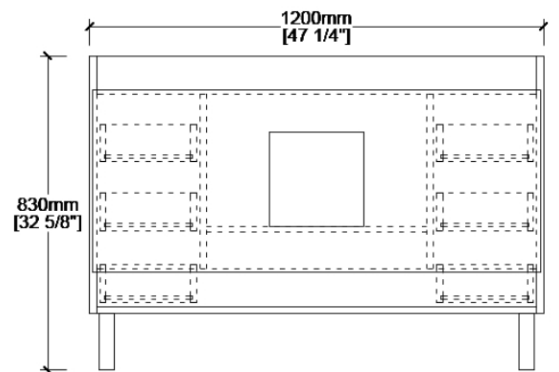

MAIDSTONE

www.MaidstoneSupply.com

48 Inch White Vanity

Part No: LUCY48W

FRONT VIEW

SIDE VIEW

TOP VIEW

BACK VIEW

Note: Rough-in dimensions may vary +/- 1/2" and are subject to change. No responsibility is assumed by Maidstone.