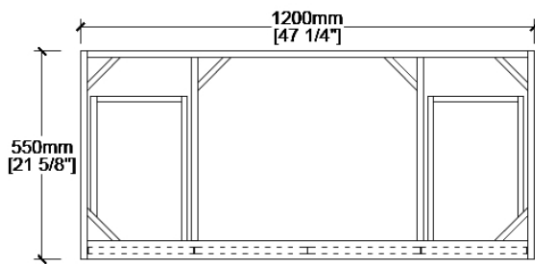

MAIDSTONE

www.MaidstoneSupply.com

48 Inch White Vanity

Part No: LUCY48W

FRONT VIEW

SIDE VIEW

TOP VIEW

BACK VIEW

Note: Rough-in dimensions may vary +/- 1/2" and are subject to change. No responsibility is assumed by Maidstone.