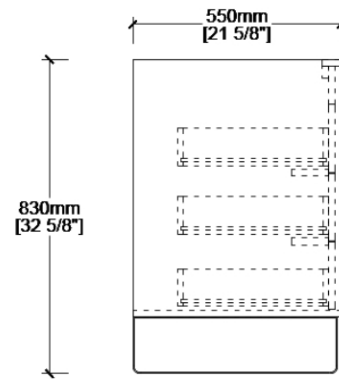

MAIDSTONE

www.MaidstoneSupply.com

48 Inch White Vanity

Part No: LUCY48W

FRONT VIEW

SIDE VIEW

TOP VIEW

BACK VIEW

Note: Rough-in dimensions may vary +/- 1/2" and are subject to change. No responsibility is assumed by Maidstone.