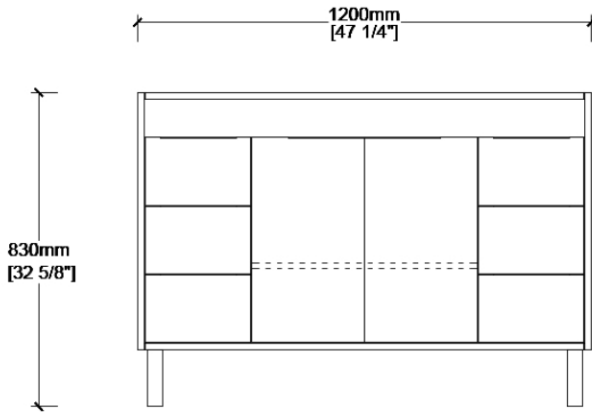

MAIDSTONE

www.MaidstoneSupply.com

48 Inch White Vanity

Part No: LUCY48W

FRONT VIEW

SIDE VIEW

TOP VIEW

BACK VIEW

Note: Rough-in dimensions may vary +/- 1/2" and are subject to change. No responsibility is assumed by Maidstone.