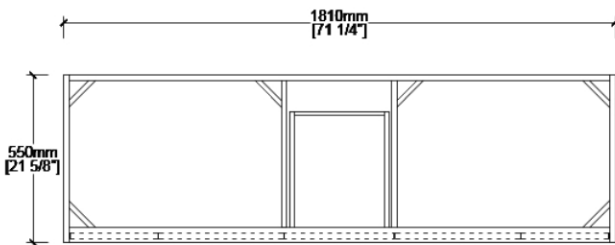

MAIDSTONE

www.MaidstoneSupply.com

72 Inch White Vanity

Part No: LUCY72W

FRONT VIEW

SIDE VIEW

TOP VIEW

BACK VIEW

Note: Rough-in dimensions may vary +/- 1/2" and are subject to change. No responsibility is assumed by Maidstone.