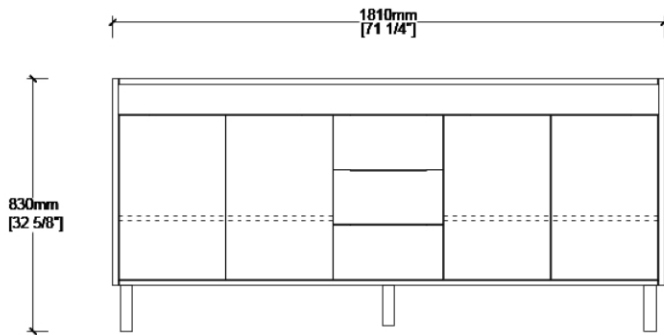

MAIDSTONE

www.MaidstoneSupply.com

72 Inch White Vanity

Part No: LUCY72W

FRONT VIEW

SIDE VIEW

TOP VIEW

BACK VIEW

Note: Rough-in dimensions may vary +/- 1/2" and are subject to change. No responsibility is assumed by Maidstone.