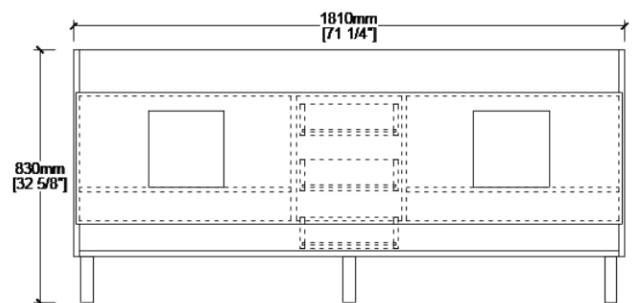

MAIDSTONE

www.MaidstoneSupply.com

72 Inch White Vanity

Part No: LUCY72W

FRONT VIEW

SIDE VIEW

TOP VIEW

BACK VIEW

Note: Rough-in dimensions may vary +/- 1/2" and are subject to change. No responsibility is assumed by Maidstone.