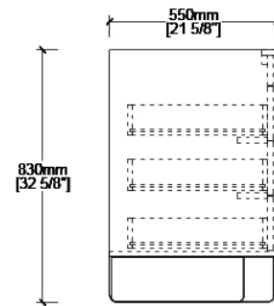

MAIDSTONE

www.MaidstoneSupply.com

72 Inch White Vanity

Part No: LUCY72W

FRONT VIEW

SIDE VIEW

TOP VIEW

BACK VIEW

Note: Rough-in dimensions may vary +/- 1/2" and are subject to change. No responsibility is assumed by Maidstone.