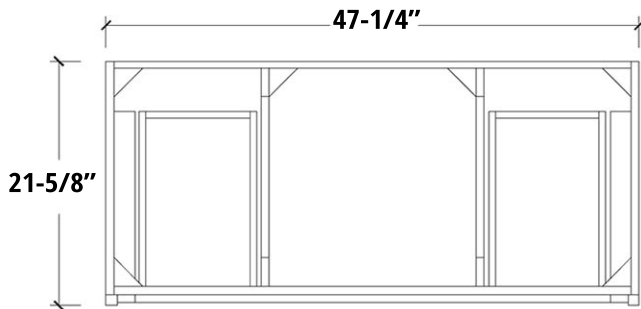

MAIDSTONE

www.MaidstoneSupply.com

Vanity

Part No: PLACID48G-S

FRONT VIEW

SIDE VIEW

COUNTER TOP

BACK SPLASH

Note: Rough-in dimensions may vary +/- 1/2" and are subject to change. No responsibility is assumed by Maidstone.