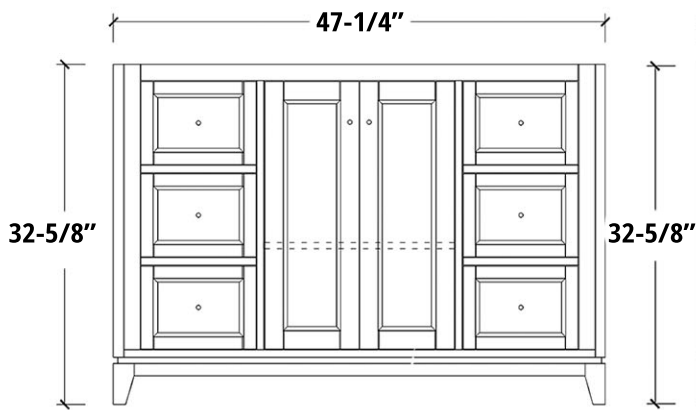

MAIDSTONE

www.MaidstoneSupply.com

Vanity

Part No: PLACID48G-S

FRONT VIEW

SIDE VIEW

COUNTER TOP

BACK SPLASH

Note: Rough-in dimensions may vary +/- 1/2" and are subject to change. No responsibility is assumed by Maidstone.