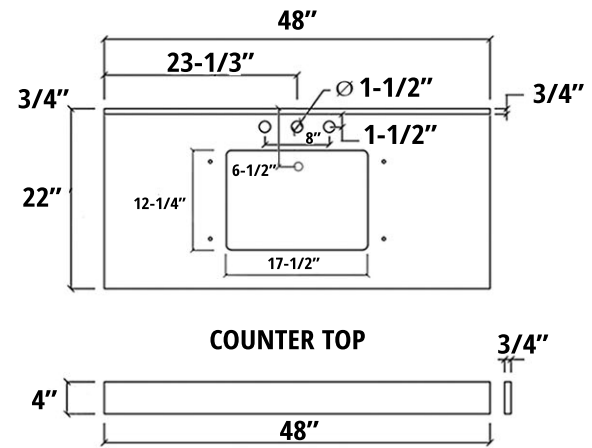

MAIDSTONE

www.MaidstoneSupply.com

Vanity

Part No: PLACID48G-S

FRONT VIEW

SIDE VIEW

COUNTER TOP

BACK SPLASH

Note: Rough-in dimensions may vary +/- 1/2" and are subject to change. No responsibility is assumed by Maidstone.