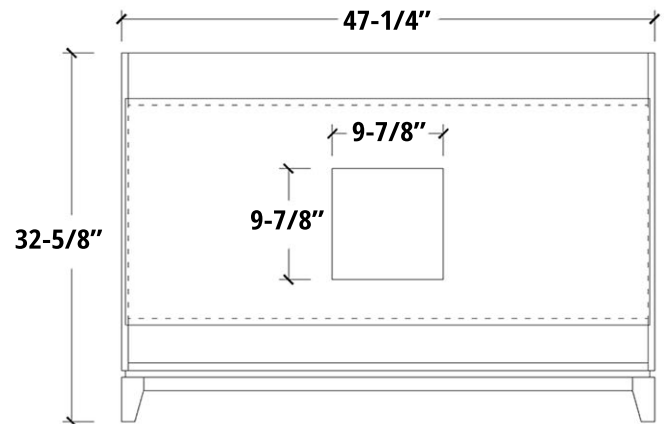

BACK VIEW

Contact Maidstone for additional information and specifications. For complete warranty information and a list of dealers visit www.MaidstoneSupply.com. All products and specifications are subject to change without notice. Maidstone is not responsible for typographical and/or dimensional errors. Typographical errors are subject to correction.

Note: Rough-in dimensions may vary +/- 1/2" and are subject to change. No responsibility is assumed by Maidstone.