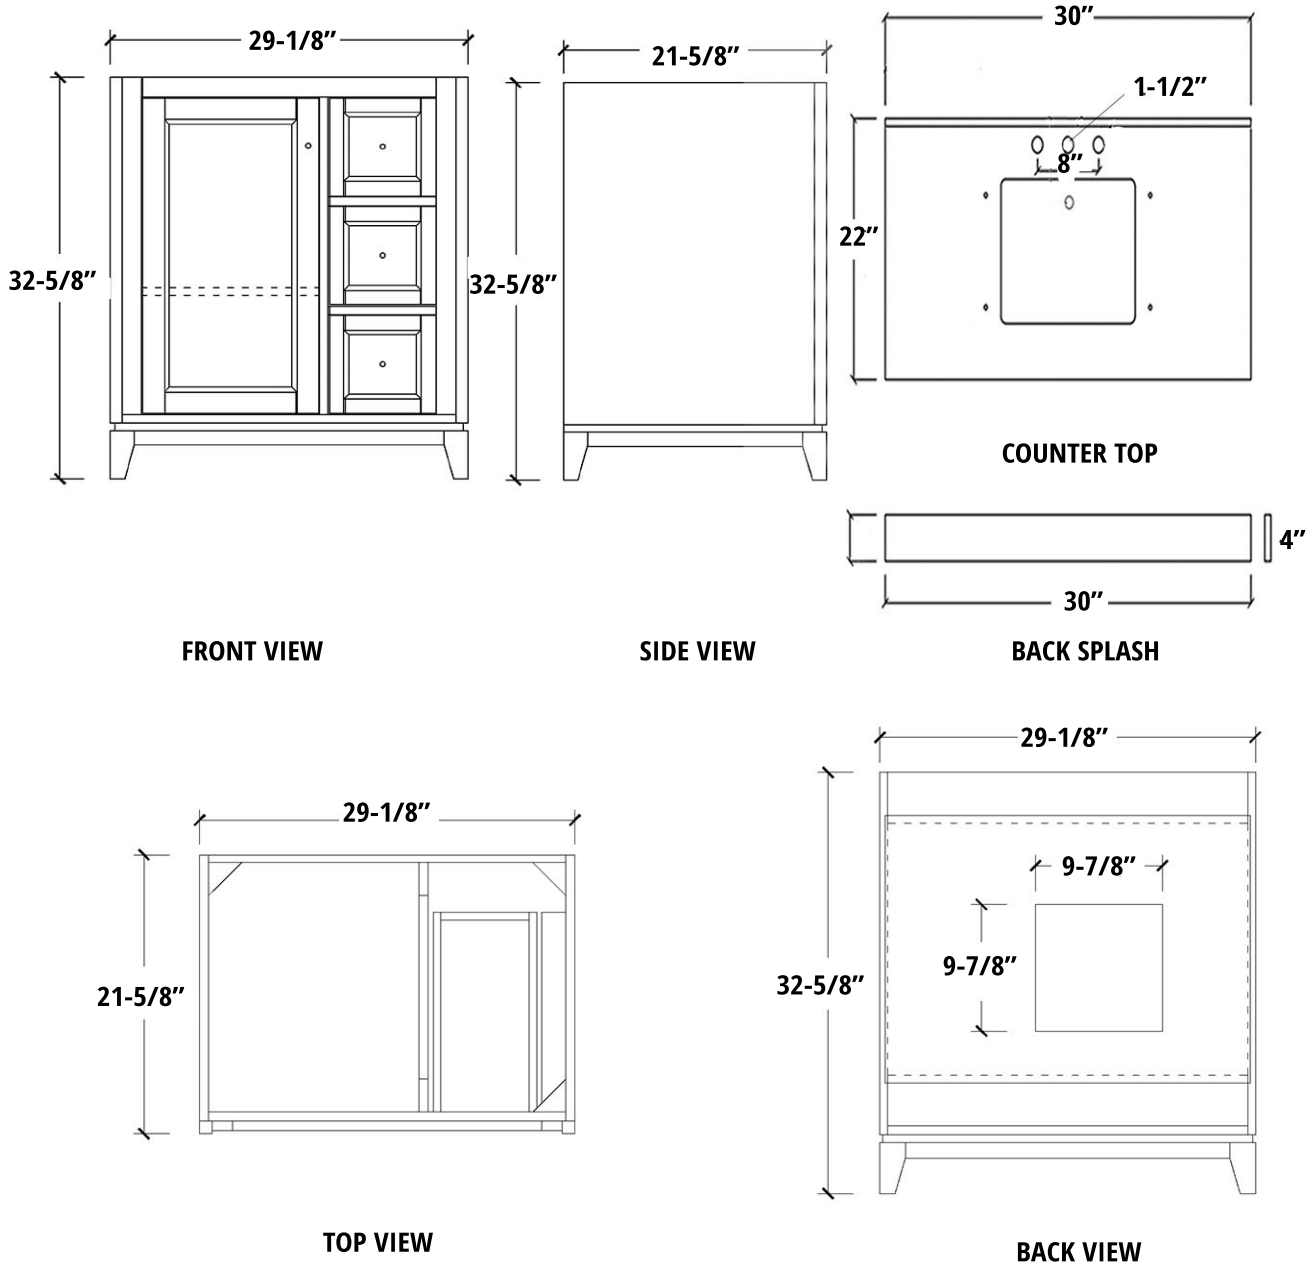

# MAIDSTONE

www.MaidstoneSupply.com

Vanity

Part No: PLACIDL30G-S

Contact Maidstone for additional information and specifications. For complete warranty information and a list of dealers visit [www.MaidstoneSupply.com](http://www.MaidstoneSupply.com). All products and specifications are subject to change without notice. Maidstone is not responsible for typographical and/or dimensional errors. Typographical errors are subject to correction.

Note: Rough-in dimensions may vary +/- 1/2" and are subject to change. No responsibility is assumed by Maidstone.