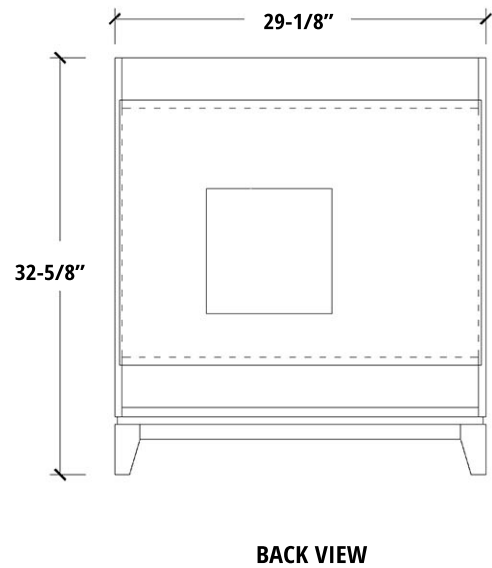

BACKSPASH

BACK VIEW

Contact Maidstone for additional information and specifications. For complete warranty information and a list of dealers visit www.MaidstoneSupply.com. All products and specifications are subject to change without notice. Maidstone is not responsible for typographical and/or dimensional errors. Typographical errors are subject to correction.

Note: Rough-in dimensions may vary +/- 1/2" and are subject to change. No responsibility is assumed by Maidstone.