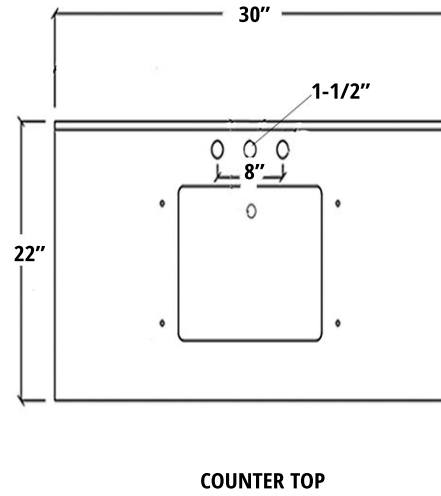

MAIDSTONE

www.MaidstoneSupply.com

Vanity

Part No: PLACIDR30G-S

FRONT VIEW

SIDE VIEW

COUNTER TOP

BACKSPASH

Note: Rough-in dimensions may vary +/- 1/2" and are subject to change. No responsibility is assumed by Maidstone.