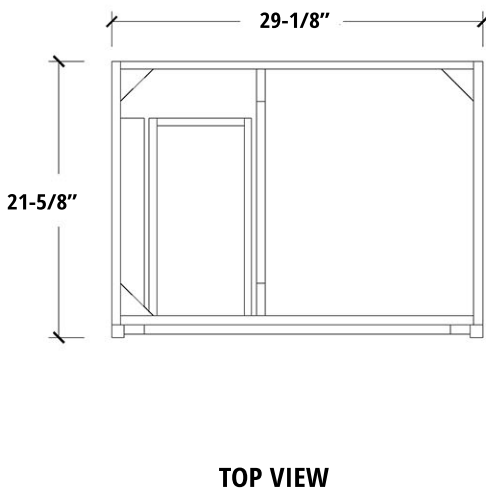

MAIDSTONE

www.MaidstoneSupply.com

Vanity

Part No: PLACIDR30G-S

FRONT VIEW

SIDE VIEW

COUNTER TOP

BACKSPASH

Note: Rough-in dimensions may vary +/- 1/2" and are subject to change. No responsibility is assumed by Maidstone.