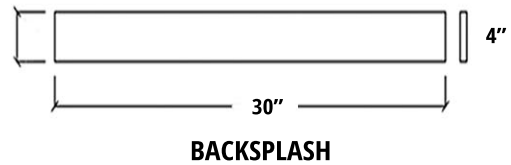

MAIDSTONE

www.MaidstoneSupply.com

Vanity

Part No: PLACIDR30G-S

FRONT VIEW

SIDE VIEW

COUNTER TOP

BACKSPASH

Note: Rough-in dimensions may vary +/- 1/2" and are subject to change. No responsibility is assumed by Maidstone.