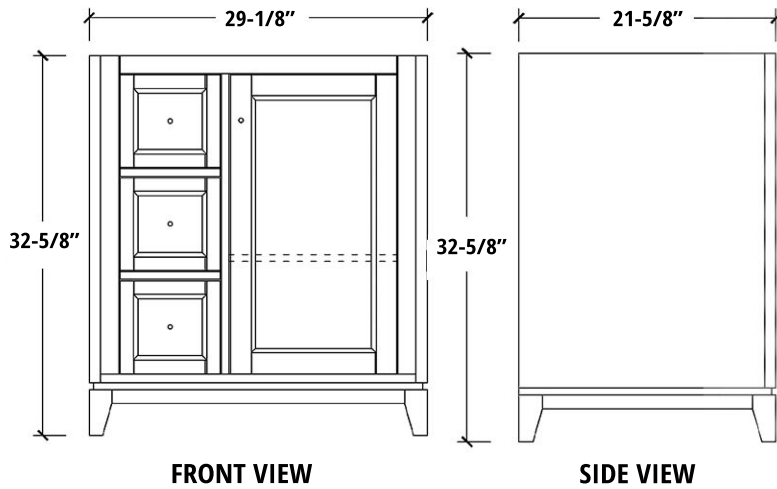

MAIDSTONE

www.MaidstoneSupply.com

Vanity

Part No: PLACIDR30G-S

FRONT VIEW

SIDE VIEW

COUNTER TOP

BACKSPASH

Note: Rough-in dimensions may vary +/- 1/2" and are subject to change. No responsibility is assumed by Maidstone.