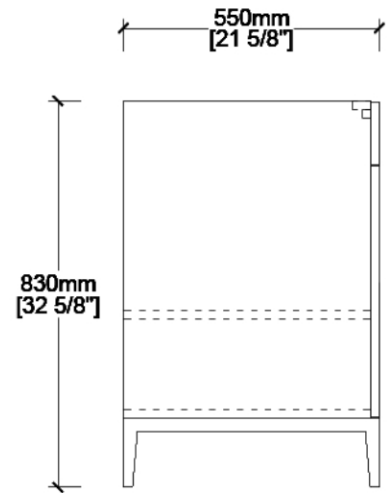

# MAIDSTONE

[www.MaidstoneSupply.com](http://www.MaidstoneSupply.com)

30 in White Vanity

Part No: TROY30W

FRONT VIEW

SIDE VIEW

TOP VIEW

BACK VIEW

Note: Rough-in dimensions may vary +/- 1/2" and are subject to change. No responsibility is assumed by Maidstone.