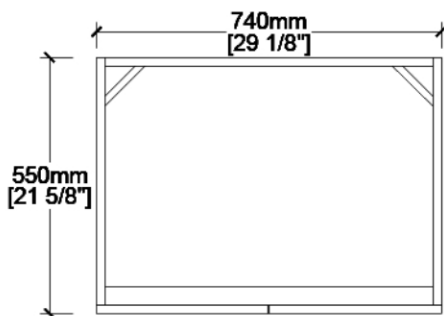

# MAIDSTONE

[www.MaidstoneSupply.com](http://www.MaidstoneSupply.com)

30 in White Vanity

Part No: TROY30W

FRONT VIEW

SIDE VIEW

TOP VIEW

BACK VIEW

Note: Rough-in dimensions may vary +/- 1/2" and are subject to change. No responsibility is assumed by Maidstone.