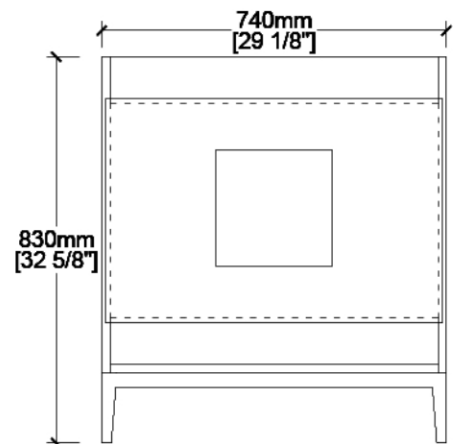

# MAIDSTONE

[www.MaidstoneSupply.com](http://www.MaidstoneSupply.com)

30 in White Vanity

Part No: TROY30W

FRONT VIEW

SIDE VIEW

TOP VIEW

BACK VIEW

Note: Rough-in dimensions may vary +/- 1/2" and are subject to change. No responsibility is assumed by Maidstone.