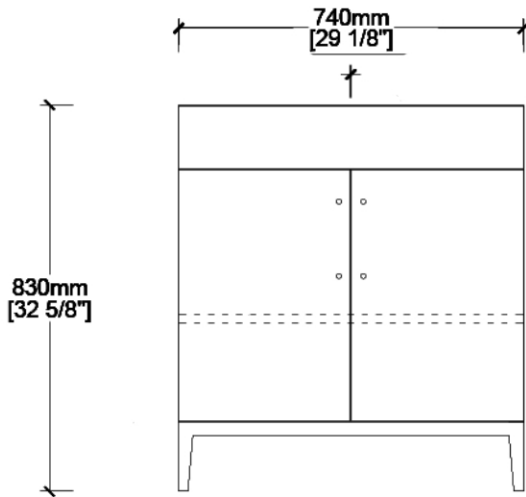

# MAIDSTONE

[www.MaidstoneSupply.com](http://www.MaidstoneSupply.com)

30 in White Vanity

Part No: TROY30W

FRONT VIEW

SIDE VIEW

TOP VIEW

BACK VIEW

Note: Rough-in dimensions may vary +/- 1/2" and are subject to change. No responsibility is assumed by Maidstone.