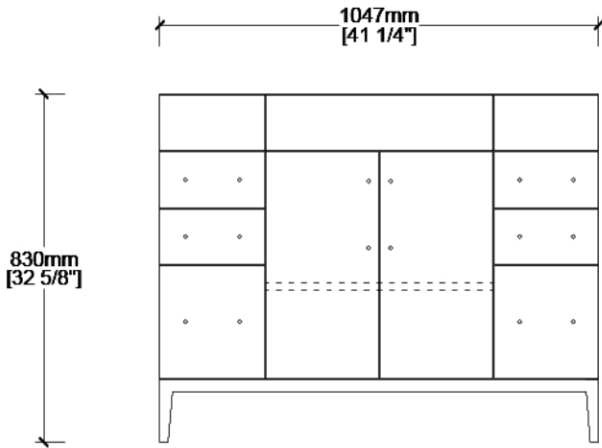

MAIDSTONE

www.MaidstoneSupply.com

42 in White Vanity

Part No: TROY42W

FRONT VIEW

SIDE VIEW

TOP VIEW

BACK VIEW

Note: Rough-in dimensions may vary +/- 1/2" and are subject to change. No responsibility is assumed by Maidstone.