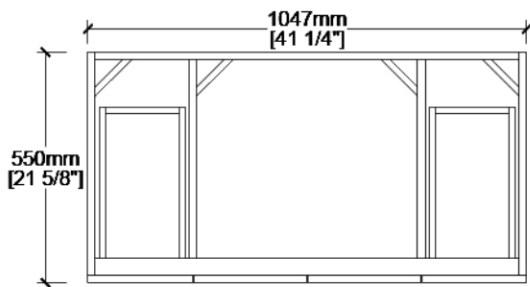

MAIDSTONE

www.MaidstoneSupply.com

42 in White Vanity

Part No: TROY42W

FRONT VIEW

SIDE VIEW

TOP VIEW

BACK VIEW

Note: Rough-in dimensions may vary +/- 1/2" and are subject to change. No responsibility is assumed by Maidstone.