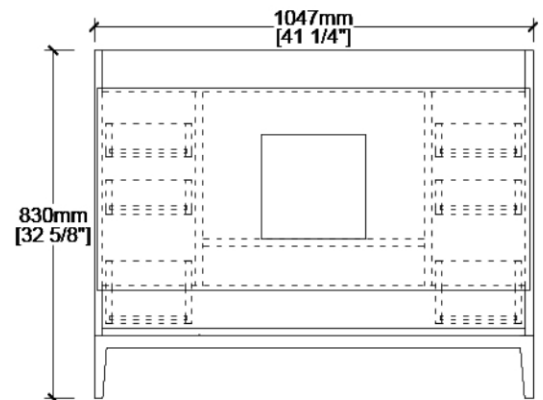

MAIDSTONE

www.MaidstoneSupply.com

42 in White Vanity

Part No: TROY42W

FRONT VIEW

SIDE VIEW

TOP VIEW

BACK VIEW

Note: Rough-in dimensions may vary +/- 1/2" and are subject to change. No responsibility is assumed by Maidstone.