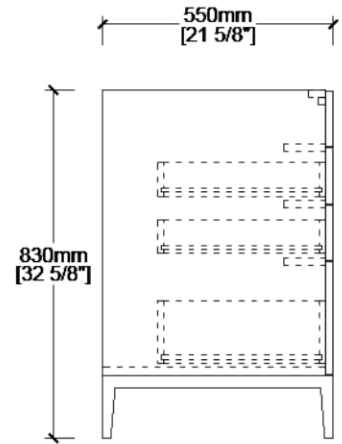

MAIDSTONE

www.MaidstoneSupply.com

42 in White Vanity

Part No: TROY42W

FRONT VIEW

SIDE VIEW

TOP VIEW

BACK VIEW

Note: Rough-in dimensions may vary +/- 1/2" and are subject to change. No responsibility is assumed by Maidstone.