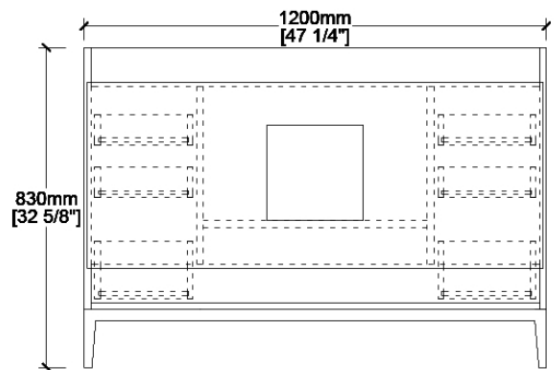

# MAIDSTONE

[www.MaidstoneSupply.com](http://www.MaidstoneSupply.com)

48 in White Vanity

Part No: TROY48W

FRONT VIEW

SIDE VIEW

TOP VIEW

BACK VIEW

Note: Rough-in dimensions may vary +/- 1/2" and are subject to change. No responsibility is assumed by Maidstone.