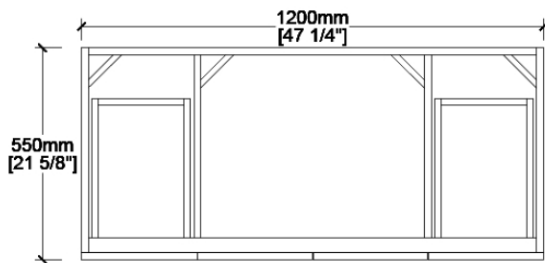

# MAIDSTONE

[www.MaidstoneSupply.com](http://www.MaidstoneSupply.com)

48 in White Vanity

Part No: TROY48W

FRONT VIEW

SIDE VIEW

TOP VIEW

BACK VIEW

Note: Rough-in dimensions may vary +/- 1/2" and are subject to change. No responsibility is assumed by Maidstone.