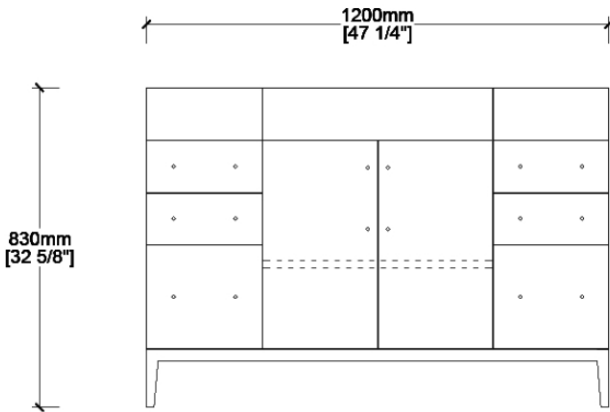

# MAIDSTONE

[www.MaidstoneSupply.com](http://www.MaidstoneSupply.com)

48 in White Vanity

Part No: TROY48W

FRONT VIEW

SIDE VIEW

TOP VIEW

BACK VIEW

Note: Rough-in dimensions may vary +/- 1/2" and are subject to change. No responsibility is assumed by Maidstone.