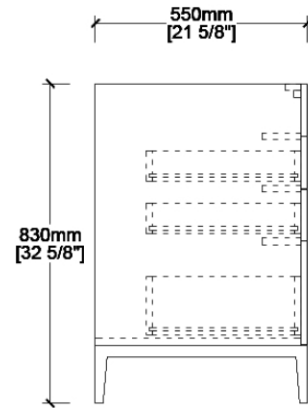

# MAIDSTONE

[www.MaidstoneSupply.com](http://www.MaidstoneSupply.com)

48 in White Vanity

Part No: TROY48W

FRONT VIEW

SIDE VIEW

TOP VIEW

BACK VIEW

Note: Rough-in dimensions may vary +/- 1/2" and are subject to change. No responsibility is assumed by Maidstone.