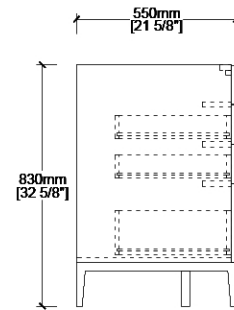

MAIDSTONE

www.MaidstoneSupply.com

72 in White Vanity

Part No: TROY72W

FRONT VIEW

SIDE VIEW

TOP VIEW

BACK VIEW

Note: Rough-in dimensions may vary +/- 1/2" and are subject to change. No responsibility is assumed by Maidstone.