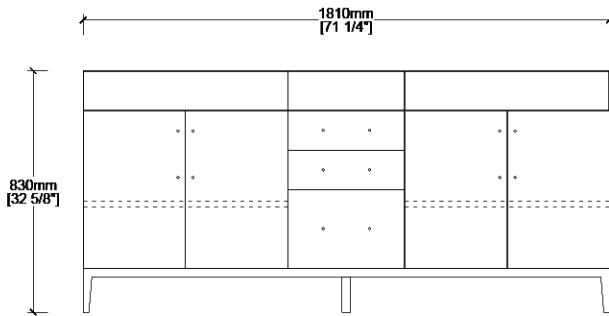

MAIDSTONE

www.MaidstoneSupply.com

72 in White Vanity

Part No: TROY72W

FRONT VIEW

SIDE VIEW

TOP VIEW

BACK VIEW

Note: Rough-in dimensions may vary +/- 1/2" and are subject to change. No responsibility is assumed by Maidstone.