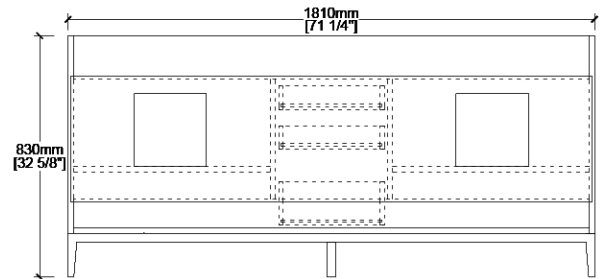

MAIDSTONE

www.MaidstoneSupply.com

72 in White Vanity

Part No: TROY72W

FRONT VIEW

SIDE VIEW

TOP VIEW

BACK VIEW

Note: Rough-in dimensions may vary +/- 1/2" and are subject to change. No responsibility is assumed by Maidstone.