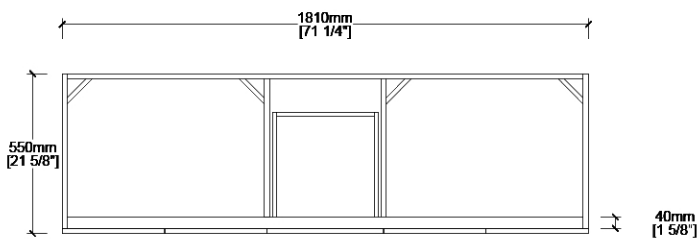

MAIDSTONE

www.MaidstoneSupply.com

72 in White Vanity

Part No: TROY72W

FRONT VIEW

SIDE VIEW

TOP VIEW

BACK VIEW

Note: Rough-in dimensions may vary +/- 1/2" and are subject to change. No responsibility is assumed by Maidstone.