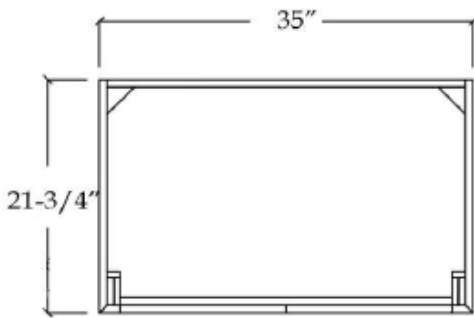

MAIDSTONE

www.MaidstoneSupply.com

36 inch Vanity

Part No: WEXLER36

TOP VIEW

COUNTER-TOP

Back splash

FRONT VIEW

Note: Rough-in dimensions may vary +/- 1/2" and are subject to change. No responsibility is assumed by Maidstone.