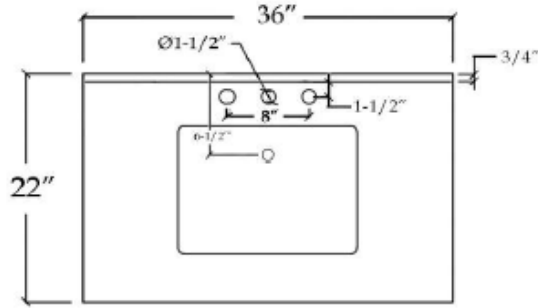

MAIDSTONE

www.MaidstoneSupply.com

36 inch Vanity

Part No: WEXLER36

TOP VIEW

COUNTER-TOP

Back splash

FRONT VIEW

Note: Rough-in dimensions may vary +/- 1/2" and are subject to change. No responsibility is assumed by Maidstone.