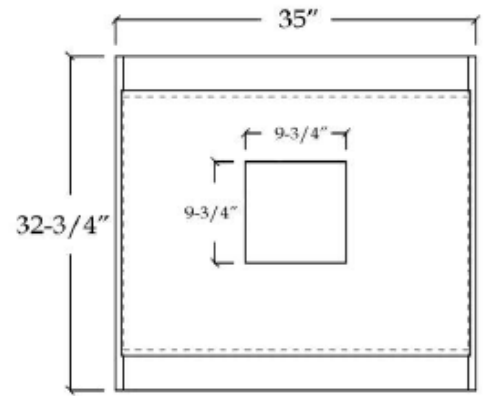

BACK VIEW

Contact Maidstone for additional information and specifications. For complete warranty information and a list of dealers visit www.MaidstoneSupply.com. All products and specifications are subject to change without notice. Maidstone is not responsible for typographical and/or dimensional errors. Typographical errors are subject to correction.

Note: Rough-in dimensions may vary +/- 1/2" and are subject to change. No responsibility is assumed by Maidstone.