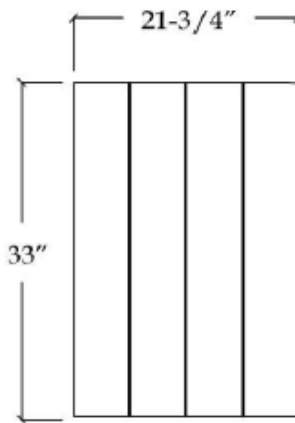

MAIDSTONE

www.MaidstoneSupply.com

36 inch Vanity

Part No: WEXLER36

TOP VIEW

COUNTER-TOP

Back splash

FRONT VIEW

Note: Rough-in dimensions may vary +/- 1/2" and are subject to change. No responsibility is assumed by Maidstone.