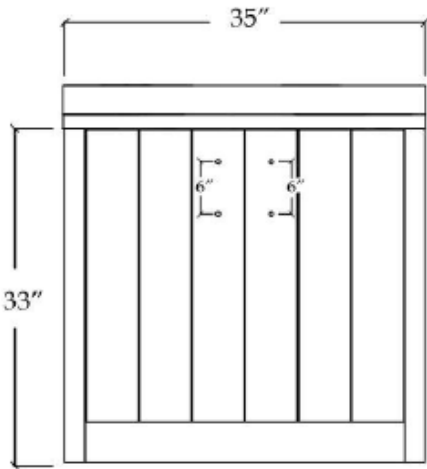

MAIDSTONE

www.MaidstoneSupply.com

36 inch Vanity

Part No: WEXLER36

TOP VIEW

COUNTER-TOP

Back splash

FRONT VIEW

Note: Rough-in dimensions may vary +/- 1/2" and are subject to change. No responsibility is assumed by Maidstone.