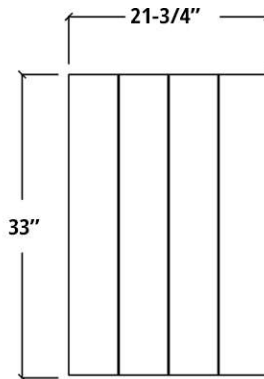

# MAIDSTONE

www.MaidstoneSupply.com

Vanity

Part No: WEXLER48-S

TOP VIEW

COUNTER TOP

BACK SPLASH

FRONT VIEW

Note: Rough-in dimensions may vary +/- 1/2" and are subject to change. No responsibility is assumed by Maidstone.