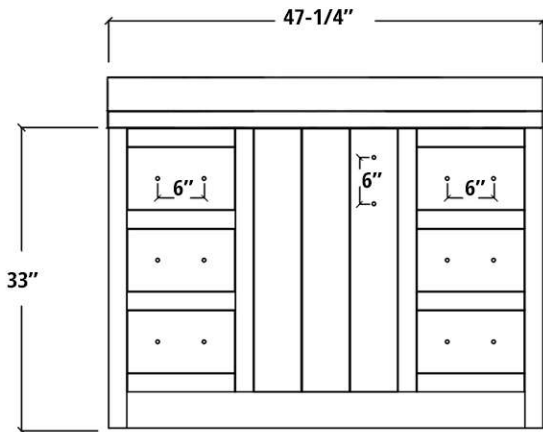

# MAIDSTONE

www.MaidstoneSupply.com

Vanity

Part No: WEXLER48-S

TOP VIEW

COUNTER TOP

BACK SPLASH

FRONT VIEW

Note: Rough-in dimensions may vary +/- 1/2" and are subject to change. No responsibility is assumed by Maidstone.