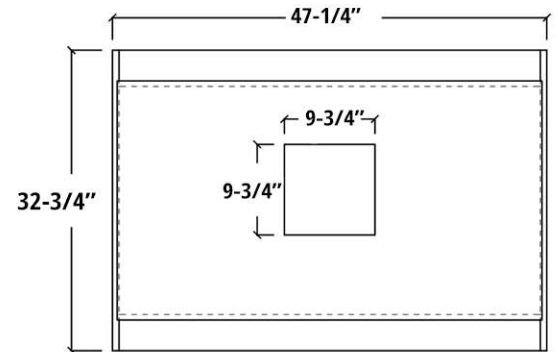

BACK VIEW

Contact Maidstone for additional information and specifications. For complete warranty information and a list of dealers visit www.Maidstonesupply.com. All products and specifications are subject to change without notice. Maidstone is not responsible for typographical and/or dimensional errors. Typographical errors are subject to correction.

Note: Rough-in dimensions may vary +/- 1/2" and are subject to change. No responsibility is assumed by Maidstone.