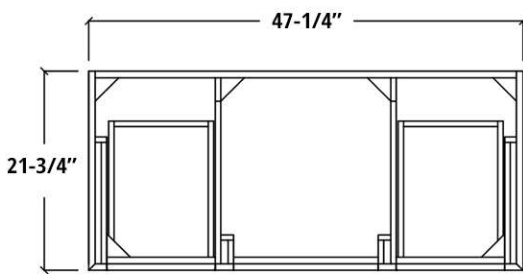

# MAIDSTONE

www.MaidstoneSupply.com

Vanity

Part No: WEXLER48-S

TOP VIEW

COUNTER TOP

BACK SPLASH

FRONT VIEW

Note: Rough-in dimensions may vary +/- 1/2" and are subject to change. No responsibility is assumed by Maidstone.