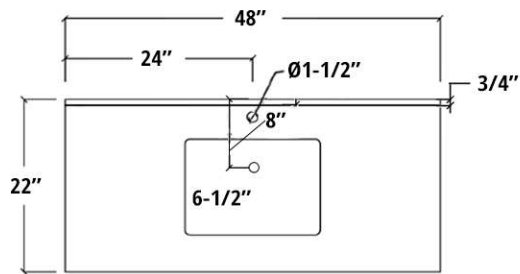

# MAIDSTONE

www.MaidstoneSupply.com

Vanity

Part No: WEXLER48-S

TOP VIEW

COUNTER TOP

BACK SPLASH

FRONT VIEW

Note: Rough-in dimensions may vary +/- 1/2" and are subject to change. No responsibility is assumed by Maidstone.