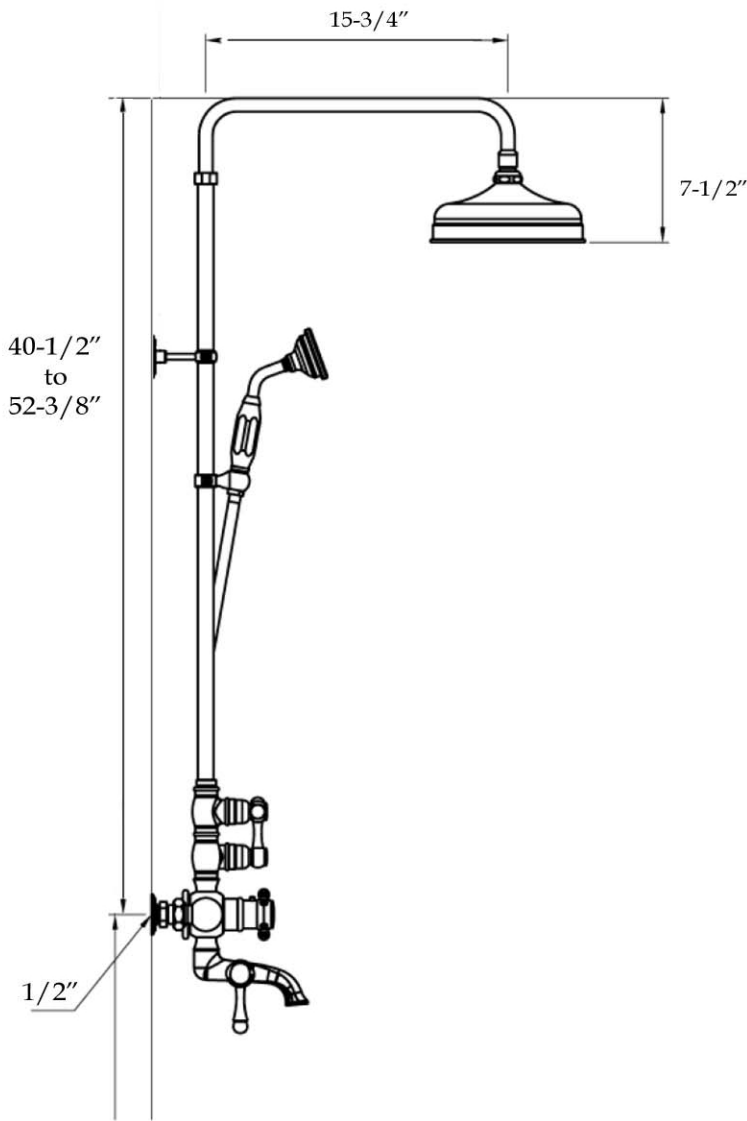

MAIDSTONE

www.MaidstoneSupply.com

Thermostatic Shower Set

Part No: 141-W13-RS7

SIDE VIEW

FRONT VIEW

Contact Maidstone for additional information and specifications. For complete warranty information and a list of dealers visit [www.MaidstoneSupply.com](http://www.MaidstoneSupply.com). All products and specifications are subject to change without notice. Maidstone is not responsible for typographical and/or dimensional errors. Typographical errors are subject to correction.

Note: Rough-in dimensions may vary +/- 1/2" and are subject to change. No responsibility is assumed by Maidstone.