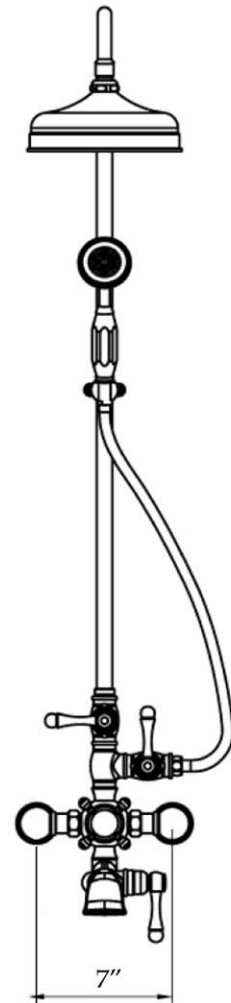

MAIDSTONE

www.MaidstoneSupply.com

Thermostatic Shower Set

Part No: 141-W13-RS7

SIDE VIEW

FRONT VIEW

Contact Maidstone for additional information and specifications. For complete warranty information and a list of dealers visit [www.MaidstoneSupply.com](http://www.MaidstoneSupply.com). All products and specifications are subject to change without notice. Maidstone is not responsible for typographical and/or dimensional errors. Typographical errors are subject to correction.

Note: Rough-in dimensions may vary +/- 1/2" and are subject to change. No responsibility is assumed by Maidstone.