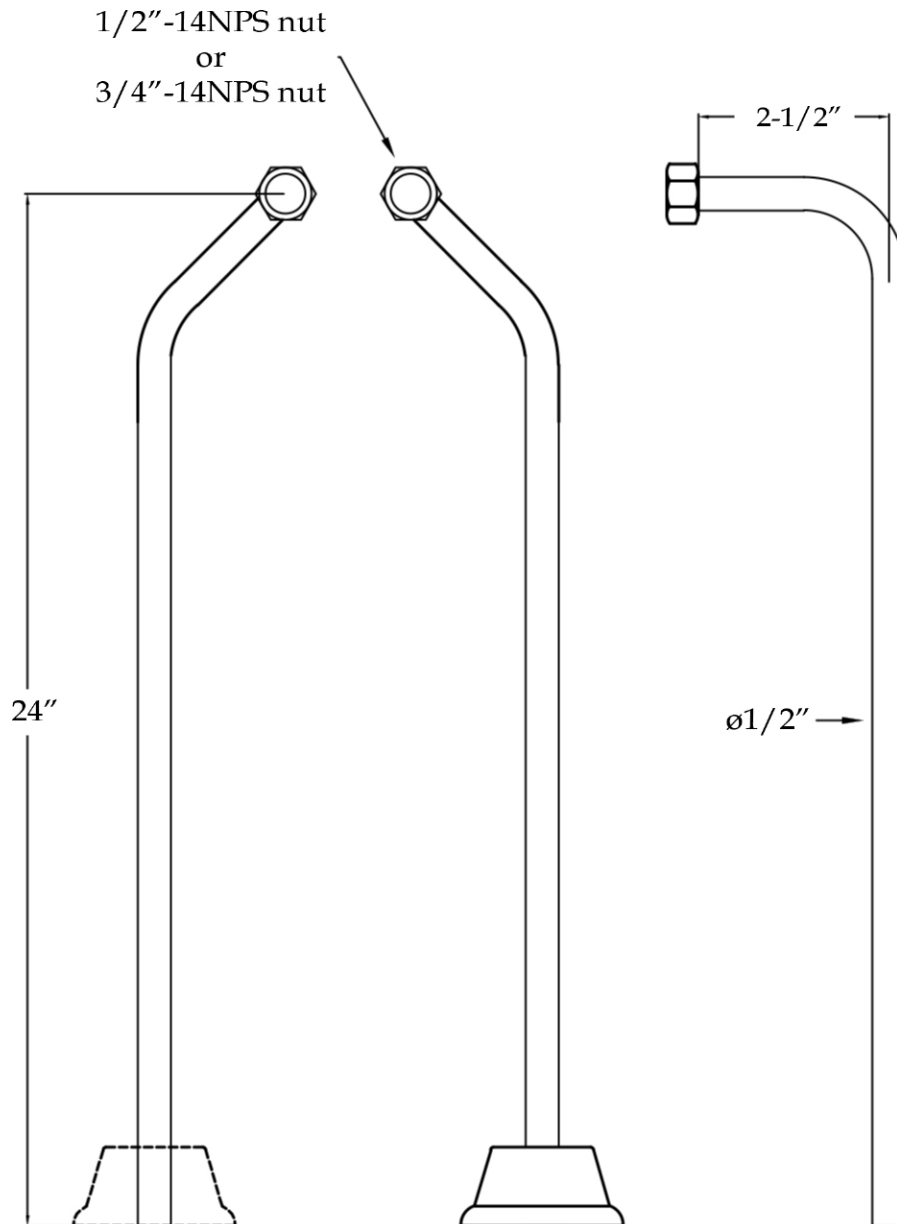

MAIDSTONE

www.MaidstoneSupply.com

Tub Wall Supply Lines G

Part No: 123DO2-NS7

Contact Maidstone for additional information and specifications. For complete warranty information and a list of dealers visit www.MaidstoneSupply.com. All products and specifications are subject to change without notice. Maidstone is not responsible for typographical and/or dimensional errors. Typographical errors are subject to correction.

Note: Rough-in dimensions may vary +/- 1/2" and are subject to change. No responsibility is assumed by Maidstone.

17-07-2024